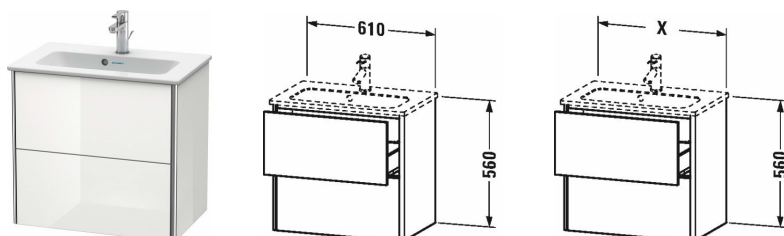

XSquare Vanity unit wall-mounted compact # XS4165

| < 610 mm > |

Vanity unit wall-mounted compact	Dimension	Weight	Order number
2 drawers, upper drawer including cut-out for siphon and siphon cover, for ME by Starck # 234263			
Colors			
M07 Concrete Grey Matt Decor M16 Black Oak M18 White Matt Decor M22 White High Gloss Decor M36 White Satin Matt Lacquer M38 Dolomiti Grey High Gloss Lacquer M39 Nordic White Satin Matt Lacquer M40 Black High Gloss Lacquer M43 Basalt Matt Decor M49 Graphite Matt Decor M60 Taupe Satin Matt Lacquer M75 Linen Decor M80 Graphit Super Matt M85 White High Gloss Lacquer M86 Cappuccino High Gloss Lacquer M89 Flannel Grey High Gloss Lacquer M90 Flannel Grey Satin Matt Lacquer M91 Taupe Matt Decor M92 Stone Grey Satin Matt Lacquer M94 Aubergine Satin Matt Lacquer M97 Light Blue Satin Matt Lacquer M98 Night Blue Satin Matt Lacquer			
Variant			
	610 x 388 mm		XS4165
Infobox			
Space saving siphon # 005076 is recommended, Interior modules can not be retrofitted and are factory installed., Please specify when ordering:, - interior system yes / no, - walnut 77 or maple 78			
Accessory			
Additional modules Interior system in solid wood, for cabinet widths 610 mm	610 mm		UV9780
Suitable products			
Space saving siphon 31,75 mm, 1 1/4" mm	1 1/4" mm		005076
Washbasin, furniture washbasin compact with overflow, with tap platform, fixings included, fixings included, wall-mounted, 630 x 400 mm	630 x 400 mm		234263