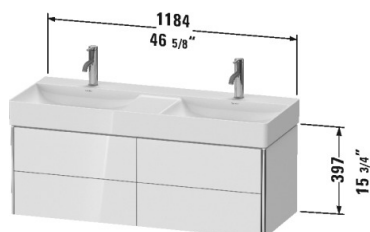

XSquare Vanity unit wall-mounted # XS4164

| < 46 5/8" Inch > |

Vanity unit wall-mounted	Dimension	Weight	Order number
4 drawers, upper drawer including cut-out for siphon and siphon cover, for DuraSquare # 235312			
Colors			
M07 Concrete Gray Matte (Decor) M16 Black Oak M18 White Matte M22 White High Gloss (Decor) M36 White Satin Matte (Lacquer) M38 Dolomiti Gray High Gloss (Lacquer) M39 Nordic White Satin Matte (Lacquer) M40 Black High Gloss (Lacquer) M43 Basalt Matte (Decor) M49 Graphite Matt (Decor) M60 Taupe Satin Matte (Lacquer) M75 Linen (Decor) M80 Graphite Super Matte M85 White High Gloss (Lacquer) M86 Cappuccino High Gloss (Lacquer) M89 Flannel Gray High Gloss (Lacquer) M91 Taupe Matte (Decor) M92 Stone Gray Satin Matte (Lacquer) M94 Aubergine Satin Matte (Lacquer) M97 Light Blue Satin Matte (Lacquer) M98 Night Blue Satin Matte (Lacquer)			
Variant			
	46 5/8" x 18 1/8" Inch		XS4164
Infobox			
Space-saving siphon # 005076 is recommended for installation			
Interior modules narrow grooved storage, reduced depth	4 1/4" x 12 5/8" Inch		UV9939
Interior modules box with lid, reduced depth	3 7/8" x 6 1/4" Inch		UV9948
Interior modules box, reduced depth	3 7/8" x 6 1/4" Inch		UV9946
Suitable products			
Space-saving siphon , 1 1/4" Inch	1 1/4" Inch		005076
Double furniture washbasin without overflow, with faucet deck, ceramic covered slotted waste included, hardware included, underside fully glazed, wall-mounted, 47 1/4" x 18 1/2" Inch	47 1/4" x 18 1/2" Inch		235312

All drawings contain the necessary measurements which are subject to standard tolerances. They are stated in inch & mm and are non-binding. Exact measurements, in particular for customized installation scenarios, can only be taken from the finished ceramic piece.