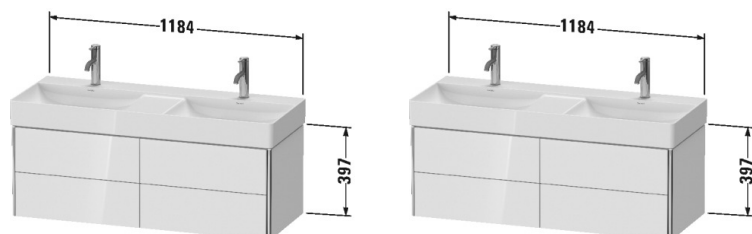

XSquare Vanity unit wall-mounted # XS4164

|< 1184 mm >|

Vanity unit wall-mounted	Dimension	Weight	Order number
4 drawers, upper drawer including cut-out for siphon and siphon cover, for DuraSquare # 235312			
Colors			
M07 Concrete Grey Matt Decor M16 Black Oak M18 White Matt Decor M22 White High Gloss Decor M36 White Satin Matt Lacquer M38 Dolomiti Grey High Gloss Lacquer M39 Nordic White Satin Matt Lacquer M40 Black High Gloss Lacquer M43 Basalt Matt Decor M49 Graphite Matt Decor M60 Taupe Satin Matt Lacquer M75 Linen Decor M80 Graphit Super Matt M85 White High Gloss Lacquer M86 Cappuccino High Gloss Lacquer M89 Flannel Grey High Gloss Lacquer M90 Flannel Grey Satin Matt Lacquer M91 Taupe Matt Decor M92 Stone Grey Satin Matt Lacquer M94 Aubergine Satin Matt Lacquer M97 Light Blue Satin Matt Lacquer M98 Night Blue Satin Matt Lacquer			
Variant			
	1184 x 460 mm		XS4164
Infobox			
Space saving siphon # 005076 is recommended, Interior modules can not be retrofitted and are factory installed., Please specify when ordering; - interior system yes / no, - position interior system left (L) , right (R) or both (B) ways, - walnut 77 or maple 78			
Accessory			
Additional modules Interior system in solid wood, for cabinet widths 592 mm	592 mm		UV9746 B
Additional modules Interior system in solid wood, for cabinet widths 592 mm	592 mm		UV9745 L/R
Suitable products			
Space saving siphon 31,75 mm, 1 1/4" mm	1 1/4" mm		005076
Double washbasin, double furniture washbasin without overflow, with tap platform, ceramic covered slotted waste included, fixings included, underneath glazed, wall-mounted, wall-mounted, 1200 x 470 mm	1200 x 470 mm		235312

All drawings contain the necessary measurements which are subject to standard tolerances. They are stated in mm and are non-binding.

XSquare Vanity unit wall-mounted # XS4164

|< 1184 mm >|

Exact measurements, in particular for customised installation scenarios, can only be taken from the finished piece.