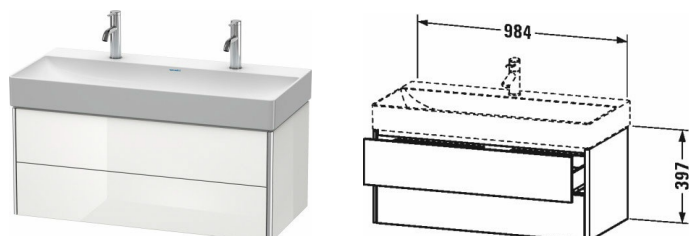

XSquare Vanity unit wall-mounted # XS4163

|< 984 mm >|

Vanity unit wall-mounted	Dimension	Weight	Order number
2 drawers, upper drawer including cut-out for siphon and siphon cover			
Colors			
M07 Concrete Grey Matt Decor M16 Black Oak M18 White Matt Decor M22 White High Gloss Decor M36 White Satin Matt Lacquer M38 Dolomiti Grey High Gloss Lacquer M39 Nordic White Satin Matt Lacquer M40 Black High Gloss Lacquer M43 Basalt Matt Decor M49 Graphite Matt Decor M60 Taupe Satin Matt Lacquer M75 Linen Decor M80 Graphit Super Matt M85 White High Gloss Lacquer M86 Cappuccino High Gloss Lacquer M89 Flannel Grey High Gloss Lacquer M90 Flannel Grey Satin Matt Lacquer M91 Taupe Matt Decor M92 Stone Grey Satin Matt Lacquer M94 Aubergine Satin Matt Lacquer M97 Light Blue Satin Matt Lacquer M98 Night Blue Satin Matt Lacquer			
Variant			
for DuraSquare # 235310	984 x 460 mm		XS4163
Infobox			
Space saving siphon # 005076 is recommended, Interior modules can not be retrofitted and are factory installed., Please specify when ordering: - interior system yes / no, - walnut 77 or maple 78			
Accessory			
Additional modules Interior system in solid wood, for cabinet widths 984 mm	984 mm		UV9863
Suitable products			
Space saving siphon 31,75 mm, 1 1/4" mm	1 1/4" mm		005076
Washbasin, furniture washbasin without overflow, with tap platform, ceramic covered slotted waste included, underneath glazed, fixings included, fixings included, wall-mounted, wall-mounted, 1000 x 470 mm	1000 x 470 mm		235310
Washbasin, furniture washbasin without overflow, with tap platform, ceramic covered slotted waste included, underneath glazed, fixings included, wall-mounted, fixings included, wall-mounted, 1000 x 470 mm	1000 x 470 mm		235310