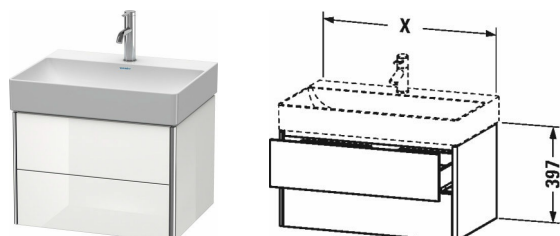

XSquare Vanity unit wall-mounted # XS4161

| < 23" Inch > |

| Vanity unit wall-mounted | Dimension | Weight | Order number |
|---|------------------------|--------|--------------|
| 2 drawers, upper drawer including cut-out for siphon and siphon cover | | | |
| Colors | | | |
| M07 Concrete Gray Matte (Decor) M16 Black Oak M18 White Matte M22 White High Gloss (Decor) M36 White Satin Matte (Lacquer) M38 Dolomiti Gray High Gloss (Lacquer) M39 Nordic White Satin Matte (Lacquer) M40 Black High Gloss (Lacquer) M43 Basalt Matte (Decor) M49 Graphite Matt (Decor) M60 Taupe Satin Matte (Lacquer) M75 Linen (Decor) M80 Graphite Super Matte M85 White High Gloss (Lacquer) M86 Cappuccino High Gloss (Lacquer) M89 Flannel Gray High Gloss (Lacquer) M91 Taupe Matte (Decor) M92 Stone Gray Satin Matte (Lacquer) M94 Aubergine Satin Matte (Lacquer) M97 Light Blue Satin Matte (Lacquer) M98 Night Blue Satin Matte (Lacquer) | | | |
| Variant | | | |
| for DuraSquare # 235360 | 23" x 18 1/8" Inch | | XS4161 |
| Infobox | | | |
| Space-saving siphon # 005076 is recommended for installation | | | |
| Interior modules narrow grooved storage, reduced depth | 4 1/4" x 12 5/8" Inch | | UV9939 |
| Interior modules box with lid, reduced depth | 3 7/8" x 6 1/4" Inch | | UV9948 |
| Interior modules box, reduced depth | 3 7/8" x 6 1/4" Inch | | UV9946 |
| Suitable products | | | |
| Space-saving siphon , 1 1/4" Inch | 1 1/4" Inch | | 005076 |
| Furniture washbasin without overflow, with faucet deck, ceramic covered slotted waste included, underside fully glazed, hardware included, wall-mounted, 23 5/8" x 18 1/2" Inch | 23 5/8" x 18 1/2" Inch | | 235360 |

All drawings contain the necessary measurements which are subject to standard tolerances. They are stated in inch & mm and are non-binding. Exact measurements, in particular for customized installation scenarios, can only be taken from the finished ceramic piece.