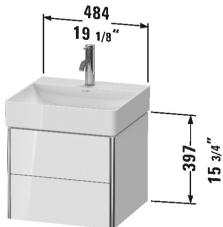

**XSquare Vanity unit wall-mounted # XS4160**

| &lt; 19 1/8" Inch &gt; |

Vanity unit wall-mounted	Dimension	Weight	Order number
2 drawers, upper drawer including cut-out for siphon and siphon cover, for DuraSquare # 235350			
<b>Colors</b>			
M07 Concrete Gray Matte (Decor) M16 Black Oak M18 White Matte M22 White High Gloss (Decor) M36 White Satin Matte (Lacquer) M38 Dolomiti Gray High Gloss (Lacquer) M39 Nordic White Satin Matte (Lacquer) M40 Black High Gloss (Lacquer) M43 Basalt Matte (Decor) M49 Graphite Matt (Decor) M60 Taupe Satin Matte (Lacquer) M75 Linen (Decor) M80 Graphite Super Matte M85 White High Gloss (Lacquer) M86 Cappuccino High Gloss (Lacquer) M89 Flannel Gray High Gloss (Lacquer) M91 Taupe Matte (Decor) M92 Stone Gray Satin Matte (Lacquer) M94 Aubergine Satin Matte (Lacquer) M97 Light Blue Satin Matte (Lacquer) M98 Night Blue Satin Matte (Lacquer)			
<b>Variant</b>			
	19 1/8" x 18 1/8" Inch		XS4160
<b>Infobox</b>			
Space-saving siphon # 005076 is recommended for installation			
<b>Suitable products</b>			
Space-saving siphon , 1 1/4" Inch	1 1/4" Inch		005076
Furniture washbasin without overflow, with faucet deck, ceramic covered slotted waste included, underside fully glazed, hardware included, wall-mounted, cUPC® listed*, 19 5/8" x 18 1/2" Inch	19 5/8" x 18 1/2" Inch		235350

All drawings contain the necessary measurements which are subject to standard tolerances. They are stated in inch & mm and are non-binding. Exact measurements, in particular for customized installation scenarios, can only be taken from the finished ceramic piece.