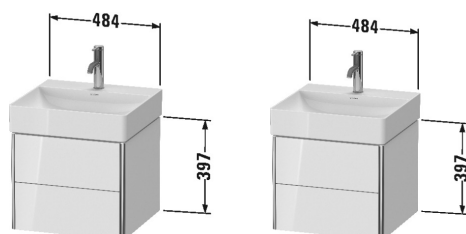

**XSquare Vanity unit wall-mounted # XS4160**

| &lt; 484 mm &gt; |

Vanity unit wall-mounted	Dimension	Weight	Order number
2 drawers, upper drawer including cut-out for siphon and siphon cover, for DuraSquare # 235350			
<b>Colors</b>			
M07 Concrete Grey Matt Decor M16 Black Oak M18 White Matt Decor M22 White High Gloss Decor M36 White Satin Matt Lacquer M38 Dolomiti Grey High Gloss Lacquer M39 Nordic White Satin Matt Lacquer M40 Black High Gloss Lacquer M43 Basalt Matt Decor M49 Graphite Matt Decor M60 Taupe Satin Matt Lacquer M75 Linen Decor M80 Graphit Super Matt M85 White High Gloss Lacquer M86 Cappuccino High Gloss Lacquer M89 Flannel Grey High Gloss Lacquer M90 Flannel Grey Satin Matt Lacquer M91 Taupe Matt Decor M92 Stone Grey Satin Matt Lacquer M94 Aubergine Satin Matt Lacquer M97 Light Blue Satin Matt Lacquer M98 Night Blue Satin Matt Lacquer			
<b>Variant</b>			
	484 x 460 mm		XS4160
<b>Infobox</b>			
Space saving siphon # 005076 is recommended			
<b>Suitable products</b>			
Space saving siphon 31,75 mm, 1 1/4" mm	1 1/4" mm		005076
Washbasin, furniture washbasin without overflow, with tap platform, ceramic covered slotted waste included, underneath glazed, fixings included, fixings included, wall-mounted, wall-mounted, cUPC® listed*, 500 x 470 mm	500 x 470 mm		235350

All drawings contain the necessary measurements which are subject to standard tolerances. They are stated in mm and are non-binding. Exact measurements, in particular for customised installation scenarios, can only be taken from the finished piece.