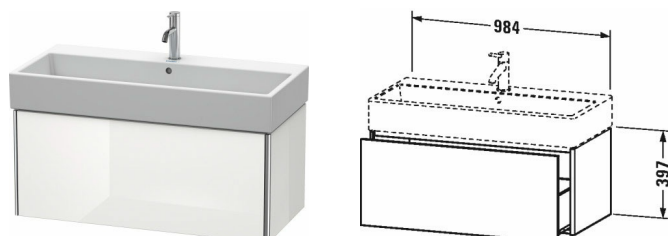

XSquare Vanity unit wall-mounted # XS4096

| < 984 mm > |

Vanity unit wall-mounted	Dimension	Weight	Order number
1 pull-out compartment, for Vero Air # 235010			
Colors			
M07 Concrete Grey Matt Decor M16 Black Oak M18 White Matt Decor M22 White High Gloss Decor M36 White Satin Matt Lacquer M38 Dolomiti Grey High Gloss Lacquer M39 Nordic White Satin Matt Lacquer M40 Black High Gloss Lacquer M43 Basalt Matt Decor M49 Graphite Matt Decor M60 Taupe Satin Matt Lacquer M75 Linen Decor M80 Graphit Super Matt M85 White High Gloss Lacquer M86 Cappuccino High Gloss Lacquer M89 Flannel Grey High Gloss Lacquer M90 Flannel Grey Satin Matt Lacquer M91 Taupe Matt Decor M92 Stone Grey Satin Matt Lacquer M94 Aubergine Satin Matt Lacquer M97 Light Blue Satin Matt Lacquer M98 Night Blue Satin Matt Lacquer			
Variant			
	984 x 460 mm		XS4096
Infobox			
Space saving siphon # 005076 is recommended, Interior modules can not be retrofitted and are factory installed., Please specify when ordering:, - interior system yes / no, - walnut 77 or maple 78			
Accessory			
Additional modules Interior system in solid wood, for cabinet widths 984 mm	984 mm		UV9857
Suitable products			
Space saving siphon 31,75 mm, 1 1/4" mm	1 1/4" mm		005076
Washbasin, furniture washbasin with tap platform, underneath glazed, fixings included, wall-mounted, 1000 x 470 mm	1000 x 470 mm		235010
Washbasin, furniture washbasin with tap platform, underneath glazed, fixings included, wall-mounted, 1000 x 470 mm	1000 x 470 mm		235010