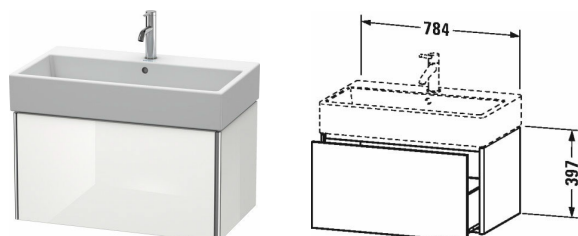

**XSquare Vanity unit wall-mounted # XS4095**

| &lt; 784 mm &gt; |

| Vanity unit wall-mounted   | Dimension    | Weight | Order number |
|--|--------------|--------|--------------|
| 1 pull-out compartment, for Vero Air # 235080  |              |        |              |
| <b>Colors</b>  |              |        |              |
| M07 Concrete Grey Matt Decor M16 Black Oak M18 White Matt Decor M22 White High Gloss Decor M36 White Satin Matt Lacquer M38 Dolomiti Grey High Gloss Lacquer M39 Nordic White Satin Matt Lacquer M40 Black High Gloss Lacquer M43 Basalt Matt Decor M49 Graphite Matt Decor M60 Taupe Satin Matt Lacquer M75 Linen Decor M80 Graphit Super Matt M85 White High Gloss Lacquer M86 Cappuccino High Gloss Lacquer M89 Flannel Grey High Gloss Lacquer M90 Flannel Grey Satin Matt Lacquer M91 Taupe Matt Decor M92 Stone Grey Satin Matt Lacquer M94 Aubergine Satin Matt Lacquer M97 Light Blue Satin Matt Lacquer M98 Night Blue Satin Matt Lacquer |              |        |              |
| <b>Variant</b>   |              |        |              |
|  | 784 x 460 mm |        | XS4095       |
| <b>Infobox</b>   |              |        |              |
| Space saving siphon # 005076 is recommended, Interior modules can not be retrofitted and are factory installed., Please specify when ordering:; - interior system yes / no, - walnut 77 or maple 78  |              |        |              |
| <b>Accessory</b>   |              |        |              |
| Additional modules Interior system in solid wood, for cabinet widths 784 mm  | 784 mm       |        | UV9856       |
| <b>Suitable products</b>   |              |        |              |
| Space saving siphon 31,75 mm, 1 1/4" mm  | 1 1/4" mm    |        | 005076       |
| Washbasin, furniture washbasin with tap platform, underneath glazed, fixings included, fixings included, wall-mounted, wall-mounted, 800 x 470 mm  | 800 x 470 mm |        | 235080       |