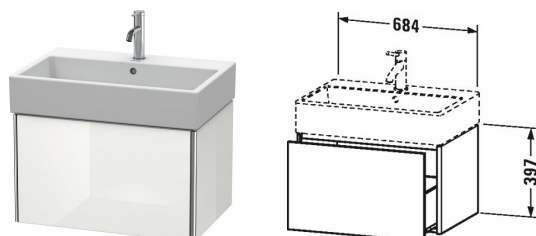

**XSquare Vanity unit wall-mounted # XS4094**

| &lt; 684 mm &gt; |

Vanity unit wall-mounted	Dimension	Weight	Order number
1 pull-out compartment			
<b>Colors</b>			
M07 Concrete Grey Matt Decor M16 Black Oak M18 White Matt Decor M22 White High Gloss Decor M36 White Satin Matt Lacquer M38 Dolomiti Grey High Gloss Lacquer M39 Nordic White Satin Matt Lacquer M40 Black High Gloss Lacquer M43 Basalt Matt Decor M49 Graphite Matt Decor M60 Taupe Satin Matt Lacquer M75 Linen Decor M80 Graphit Super Matt M85 White High Gloss Lacquer M86 Cappuccino High Gloss Lacquer M89 Flannel Grey High Gloss Lacquer M90 Flannel Grey Satin Matt Lacquer M91 Taupe Matt Decor M92 Stone Grey Satin Matt Lacquer M94 Aubergine Satin Matt Lacquer M97 Light Blue Satin Matt Lacquer M98 Night Blue Satin Matt Lacquer			
<b>Variant</b>			
for Vero Air # 235070	684 x 460 mm		XS4094
<b>Infobox</b>			
Space saving siphon # 005076 is recommended, Interior modules can not be retrofitted and are factory installed., Please specify when ordering: , - interior system yes / no, - walnut 77 or maple 78			
<b>Accessory</b>			
Additional modules Interior system in solid wood, for cabinet widths 684 mm	684 mm		UV9855
<b>Suitable products</b>			
Space saving siphon 31,75 mm, 1 1/4" mm	1 1/4" mm		005076
Washbasin, furniture washbasin with tap platform, underneath glazed, 700 x 470 mm	700 x 470 mm		235070