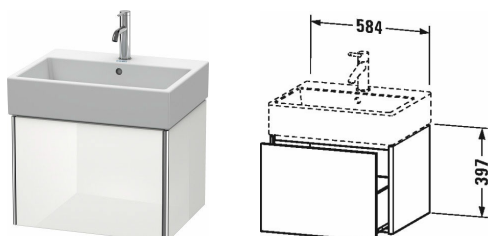

XSquare Vanity unit wall-mounted # XS4093

|< 584 mm >|

| Vanity unit wall-mounted | Dimension | Weight | Order number |
|--|--------------|--------|--------------|
| 1 pull-out compartment, for Vero Air # 235060 | | | |
| Colors | | | |
| M07 Concrete Grey Matt Decor M16 Black Oak M18 White Matt Decor M22 White High Gloss Decor M36 White Satin Matt Lacquer M38 Dolomiti Grey High Gloss Lacquer M39 Nordic White Satin Matt Lacquer M40 Black High Gloss Lacquer M43 Basalt Matt Decor M49 Graphite Matt Decor M60 Taupe Satin Matt Lacquer M75 Linen Decor M80 Graphit Super Matt M85 White High Gloss Lacquer M86 Cappuccino High Gloss Lacquer M89 Flannel Grey High Gloss Lacquer M90 Flannel Grey Satin Matt Lacquer M91 Taupe Matt Decor M92 Stone Grey Satin Matt Lacquer M94 Aubergine Satin Matt Lacquer M97 Light Blue Satin Matt Lacquer M98 Night Blue Satin Matt Lacquer | | | |
| Variant | | | |
| | 584 x 460 mm | | XS4093 |
| Infobox | | | |
| Space saving siphon # 005076 is recommended, Interior modules can not be retrofitted and are factory installed., Please specify when ordering:; - interior system yes / no, - walnut 77 or maple 78 | | | |
| Accessory | | | |
| Additional modules Interior system in solid wood, for cabinet widths 584 mm | 584 mm | | UV9854 |
| Suitable products | | | |
| Space saving siphon 31,75 mm, 1 1/4" mm | 1 1/4" mm | | 005076 |
| Washbasin, furniture washbasin with tap platform, underneath glazed, fixings included, fixings included, wall-mounted, wall-mounted, cUPC® listed*, 600 x 470 mm | 600 x 470 mm | | 235060 |