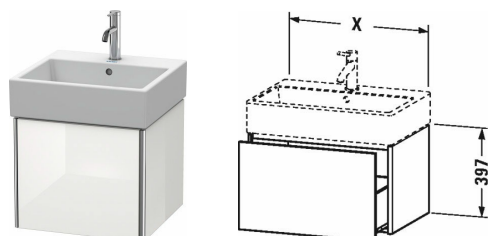

XSquare Vanity unit wall-mounted # XS4092

| < 19 1/8" Inch > |

Vanity unit wall-mounted	Dimension	Weight	Order number
1 pull-out compartment, for Vero Air # 235050			
Colors			
M07 Concrete Gray Matte (Decor) M16 Black Oak M18 White Matte M22 White High Gloss (Decor) M36 White Satin Matte (Lacquer) M38 Dolomiti Gray High Gloss (Lacquer) M39 Nordic White Satin Matte (Lacquer) M40 Black High Gloss (Lacquer) M43 Basalt Matte (Decor) M49 Graphite Matt (Decor) M60 Taupe Satin Matte (Lacquer) M75 Linen (Decor) M80 Graphite Super Matte M85 White High Gloss (Lacquer) M86 Cappuccino High Gloss (Lacquer) M89 Flannel Gray High Gloss (Lacquer) M91 Taupe Matte (Decor) M92 Stone Gray Satin Matte (Lacquer) M94 Aubergine Satin Matte (Lacquer) M97 Light Blue Satin Matte (Lacquer) M98 Night Blue Satin Matte (Lacquer)			
Variant			
	19 1/8" x 18 1/8" Inch		XS4092
Infobox			
Space-saving siphon # 005076 is recommended for installation			
Suitable products			
Space-saving siphon , 1 1/4" Inch	1 1/4" Inch		005076
Furniture washbasin with faucet deck, underside fully glazed, hardware included, wall-mounted, cUPC® listed*, 19 5/8" x 18 1/2" Inch	19 5/8" x 18 1/2" Inch		235050

All drawings contain the necessary measurements which are subject to standard tolerances. They are stated in inch & mm and are non-binding. Exact measurements, in particular for customized installation scenarios, can only be taken from the finished ceramic piece.