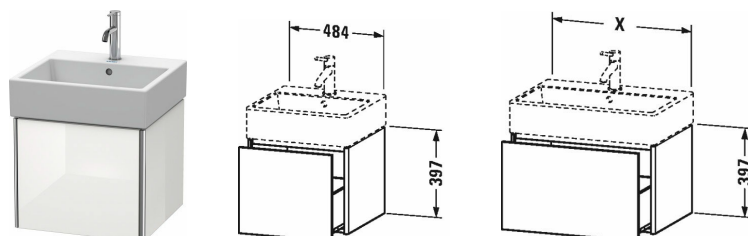

XSquare Vanity unit wall-mounted # XS4092

| < 484 mm > |

Vanity unit wall-mounted	Dimension	Weight	Order number
1 pull-out compartment, for Vero Air # 235050			
Colors			
M07 Concrete Grey Matt Decor M16 Black Oak M18 White Matt Decor M22 White High Gloss Decor M36 White Satin Matt Lacquer M38 Dolomiti Grey High Gloss Lacquer M39 Nordic White Satin Matt Lacquer M40 Black High Gloss Lacquer M43 Basalt Matt Decor M49 Graphite Matt Decor M60 Taupe Satin Matt Lacquer M75 Linen Decor M80 Graphit Super Matt M85 White High Gloss Lacquer M86 Cappuccino High Gloss Lacquer M89 Flannel Grey High Gloss Lacquer M90 Flannel Grey Satin Matt Lacquer M91 Taupe Matt Decor M92 Stone Grey Satin Matt Lacquer M94 Aubergine Satin Matt Lacquer M97 Light Blue Satin Matt Lacquer M98 Night Blue Satin Matt Lacquer			
Variant			
	484 x 460 mm		XS4092
Infobox			
Space saving siphon # 005076 is recommended			
Suitable products			
Space saving siphon 31,75 mm, 1 1/4" mm	1 1/4" mm		005076
Washbasin, furniture washbasin with tap platform, underneath glazed, fixings included, fixings included, wall-mounted, wall-mounted, cUPC® listed*, 500 x 470 mm	500 x 470 mm		235050