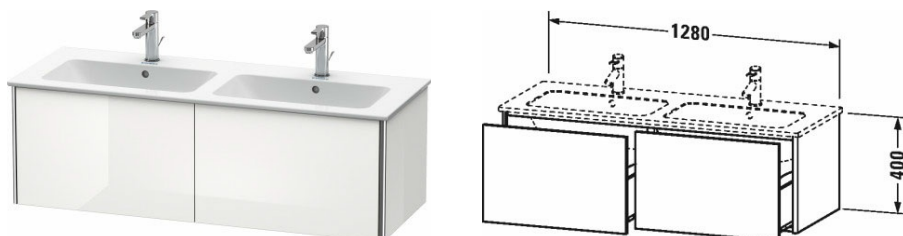

**XSquare Vanity unit wall-mounted # XS4075**

| &lt; 1280 mm &gt; |

Vanity unit wall-mounted	Dimension	Weight	Order number
2 pull-out compartments, for ME by Starck # 233613			
<b>Colors</b>			
M07 Concrete Grey Matt Decor M16 Black Oak M18 White Matt Decor M22 White High Gloss Decor M36 White Satin Matt Lacquer M38 Dolomiti Grey High Gloss Lacquer M39 Nordic White Satin Matt Lacquer M40 Black High Gloss Lacquer M43 Basalt Matt Decor M49 Graphite Matt Decor M60 Taupe Satin Matt Lacquer M75 Linen Decor M80 Graphit Super Matt M85 White High Gloss Lacquer M86 Cappuccino High Gloss Lacquer M89 Flannel Grey High Gloss Lacquer M90 Flannel Grey Satin Matt Lacquer M91 Taupe Matt Decor M92 Stone Grey Satin Matt Lacquer M94 Aubergine Satin Matt Lacquer M97 Light Blue Satin Matt Lacquer M98 Night Blue Satin Matt Lacquer			
<b>Variant</b>			
	1280 x 478 mm		XS4075
<b>Infobox</b>			
Space saving siphon # 005076 is recommended, Interior modules can not be retrofitted and are factory installed., Please specify when ordering: - interior system yes / no, - position interior system left (L) , right (R) or both (B) ways, - walnut 77 or maple 78			
<b>Accessory</b>			
Additional modules Interior system in solid wood, for cabinet widths 640 mm	640 mm		UV9786 B
Additional modules Interior system in solid wood, for cabinet widths 640 mm	640 mm		UV9785 L/R
<b>Suitable products</b>			
Space saving siphon 31,75 mm, 1 1/4" mm	1 1/4" mm		005076
Double washbasin, double furniture washbasin with overflow, with tap platform, fixings included, fixings included, wall-mounted, wall-mounted, 1300 x 490 mm	1300 x 490 mm		233613