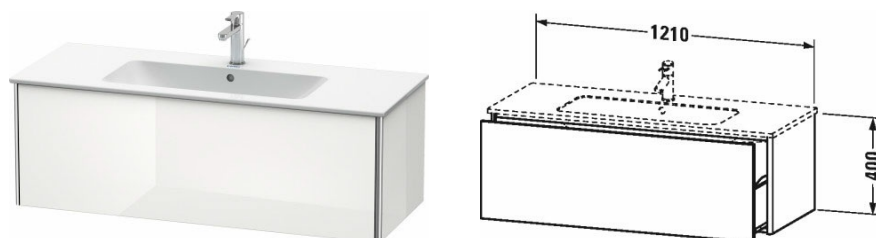

XSquare Vanity unit wall-mounted # XS4074

|< 1210 mm >|

Vanity unit wall-mounted	Dimension	Weight	Order number
1 pull-out compartment, for ME by Starck # 233612, 236112			
Colors			
M07 Concrete Grey Matt Decor M16 Black Oak M18 White Matt Decor M22 White High Gloss Decor M36 White Satin Matt Lacquer M38 Dolomiti Grey High Gloss Lacquer M39 Nordic White Satin Matt Lacquer M40 Black High Gloss Lacquer M43 Basalt Matt Decor M49 Graphite Matt Decor M60 Taupe Satin Matt Lacquer M75 Linen Decor M80 Graphit Super Matt M85 White High Gloss Lacquer M86 Cappuccino High Gloss Lacquer M89 Flannel Grey High Gloss Lacquer M90 Flannel Grey Satin Matt Lacquer M91 Taupe Matt Decor M92 Stone Grey Satin Matt Lacquer M94 Aubergine Satin Matt Lacquer M97 Light Blue Satin Matt Lacquer M98 Night Blue Satin Matt Lacquer			
Variant			
	1210 x 478 mm		XS4074
Infobox			
Space saving siphon # 005076 is recommended, Interior modules can not be retrofitted and are factory installed., Please specify when ordering:., - interior system yes / no, - walnut 77 or maple 78			
Accessory			
Additional modules Interior system in solid wood, for cabinet widths 1210 mm	1210 mm		UV9779
Suitable products			
Space saving siphon 31,75 mm, 1 1/4" mm	1 1/4" mm		005076
Washbasin, furniture washbasin with overflow, with tap platform, fixings included, wall-mounted, wall- mounted, 1230 x 490 mm	1230 x 490 mm		233612
Washbasin, furniture washbasin with overflow, with tap platform, fixings included, wall-mounted, wall- mounted, 1230 x 490 mm	1230 x 490 mm		236112
Washbasin, furniture washbasin with overflow, with tap platform, fixings included, wall-mounted, wall- mounted, 1230 x 490 mm	1230 x 490 mm		236112

XSquare Vanity unit wall-mounted # XS4074

|< 1210 mm >|

All drawings contain the necessary measurements which are subject to standard tolerances. They are stated in mm and are non-binding. Exact measurements, in particular for customised installation scenarios, can only be taken from the finished piece.