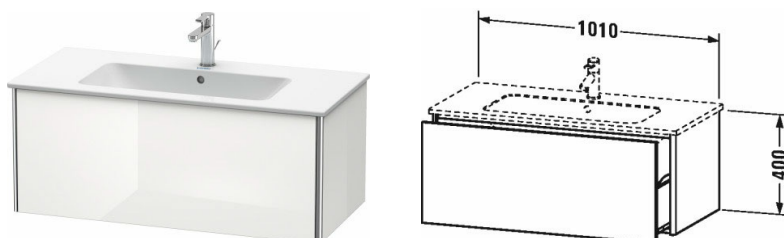

XSquare Vanity unit wall-mounted # XS4073

|< 1010 mm >|

Vanity unit wall-mounted	Dimension	Weight	Order number
1 pull-out compartment, for ME by Starck # 233610			
Colors			
M07 Concrete Grey Matt Decor M16 Black Oak M18 White Matt Decor M22 White High Gloss Decor M36 White Satin Matt Lacquer M38 Dolomiti Grey High Gloss Lacquer M39 Nordic White Satin Matt Lacquer M40 Black High Gloss Lacquer M43 Basalt Matt Decor M49 Graphite Matt Decor M60 Taupe Satin Matt Lacquer M75 Linen Decor M80 Graphit Super Matt M85 White High Gloss Lacquer M86 Cappuccino High Gloss Lacquer M89 Flannel Grey High Gloss Lacquer M90 Flannel Grey Satin Matt Lacquer M91 Taupe Matt Decor M92 Stone Grey Satin Matt Lacquer M94 Aubergine Satin Matt Lacquer M97 Light Blue Satin Matt Lacquer M98 Night Blue Satin Matt Lacquer			
Variant			
	1010 x 478 mm		XS4073
Infobox			
Space saving siphon # 005076 is recommended, Interior modules can not be retrofitted and are factory installed., Please specify when ordering:, - interior system yes / no, - walnut 77 or maple 78			
Accessory			
Additional modules Interior system in solid wood, for cabinet widths 1010 mm	1010 mm		UV9778
Suitable products			
Space saving siphon 31,75 mm, 1 1/4" mm	1 1/4" mm		005076
Washbasin, furniture washbasin with overflow, with tap platform, fixings included, fixings included, wall-mounted, CUPC® listed*, 1030 x 490 mm	1030 x 490 mm		233610