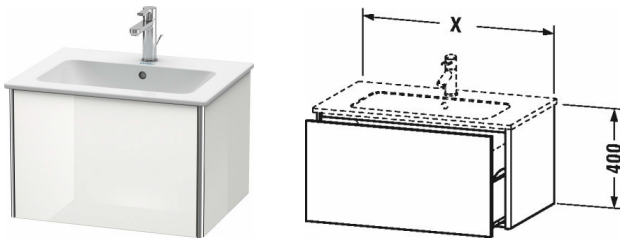

XSquare Vanity unit wall-mounted # XS4071

| < 24" Inch > |

Vanity unit wall-mounted	Dimension	Weight	Order number
1 pull-out compartment, for ME by Starck # 233663			
Colors			
M07 Concrete Gray Matte (Decor) M16 Black Oak M18 White Matte M22 White High Gloss (Decor) M36 White Satin Matte (Lacquer) M38 Dolomiti Gray High Gloss (Lacquer) M39 Nordic White Satin Matte (Lacquer) M40 Black High Gloss (Lacquer) M43 Basalt Matte (Decor) M49 Graphite Matt (Decor) M60 Taupe Satin Matte (Lacquer) M75 Linen (Decor) M80 Graphite Super Matte M85 White High Gloss (Lacquer) M86 Cappuccino High Gloss (Lacquer) M89 Flannel Gray High Gloss (Lacquer) M91 Taupe Matte (Decor) M92 Stone Gray Satin Matte (Lacquer) M94 Aubergine Satin Matte (Lacquer) M97 Light Blue Satin Matte (Lacquer) M98 Night Blue Satin Matte (Lacquer)			
Variant			
	24" x 18 7/8" Inch		XS4071
Infobox			
Space-saving siphon # 005076 is recommended for installation			
Interior modules narrow grooved storage, reduced depth	4 1/4" x 12 5/8" Inch		UV9939
Interior modules box with lid, reduced depth	3 7/8" x 6 1/4" Inch		UV9948
Interior modules box, reduced depth	3 7/8" x 6 1/4" Inch		UV9946
Interior modules wide grooved storage, reduced depth	10" x 12 5/8" Inch		UV9942
Suitable products			
Space-saving siphon , 1 1/4" Inch	1 1/4" Inch		005076
Furniture washbasin with overflow, with faucet deck, hardware included, wall-mounted, cUPC® listed*, 24 3/4" x 19 1/4" Inch	24 3/4" x 19 1/4" Inch		233663

All drawings contain the necessary measurements which are subject to standard tolerances. They are stated in inch & mm and are non-binding. Exact measurements, in particular for customized installation scenarios, can only be taken from the finished ceramic piece.