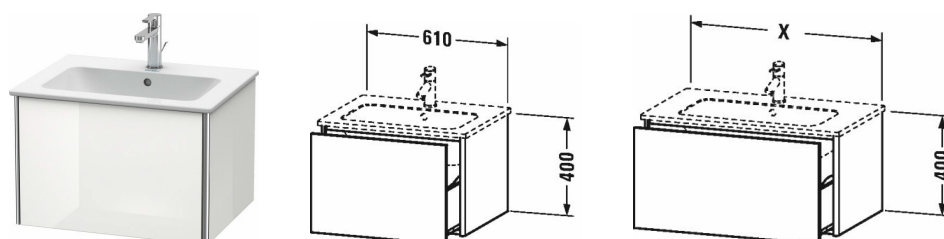

XSquare Vanity unit wall-mounted # XS4071

| < 610 mm > |

Vanity unit wall-mounted	Dimension	Weight	Order number
1 pull-out compartment, for ME by Starck # 233663			
Colors			
M07 Concrete Grey Matt Decor M16 Black Oak M18 White Matt Decor M22 White High Gloss Decor M36 White Satin Matt Lacquer M38 Dolomiti Grey High Gloss Lacquer M39 Nordic White Satin Matt Lacquer M40 Black High Gloss Lacquer M43 Basalt Matt Decor M49 Graphite Matt Decor M60 Taupe Satin Matt Lacquer M75 Linen Decor M80 Graphit Super Matt M85 White High Gloss Lacquer M86 Cappuccino High Gloss Lacquer M89 Flannel Grey High Gloss Lacquer M90 Flannel Grey Satin Matt Lacquer M91 Taupe Matt Decor M92 Stone Grey Satin Matt Lacquer M94 Aubergine Satin Matt Lacquer M97 Light Blue Satin Matt Lacquer M98 Night Blue Satin Matt Lacquer			
Variant			
	610 x 478 mm		XS4071
Infobox			
Space saving siphon # 005076 is recommended, Interior modules can not be retrofitted and are factory installed., Please specify when ordering:; - interior system yes / no, - walnut 77 or maple 78			
Accessory			
Additional modules Interior system in solid wood, for cabinet widths 610 mm	610 mm		UV9776
Suitable products			
Space saving siphon 31,75 mm, 1 1/4" mm	1 1/4" mm		005076
Washbasin, furniture washbasin with overflow, with tap platform, fixings included, fixings included, wall-mounted, cUPC® listed*, 630 x 490 mm	630 x 490 mm		233663