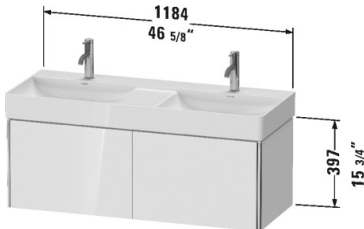

XSquare Vanity unit wall-mounted # XS4064

| < 46 5/8" Inch > |

Vanity unit wall-mounted	Dimension	Weight	Order number
2 pull-out compartments, for DuraSquare # 235312			
Colors			
M07 Concrete Gray Matte (Decor) M16 Black Oak M18 White Matte M22 White High Gloss (Decor) M36 White Satin Matte (Lacquer) M38 Dolomiti Gray High Gloss (Lacquer) M39 Nordic White Satin Matte (Lacquer) M40 Black High Gloss (Lacquer) M43 Basalt Matte (Decor) M49 Graphite Matt (Decor) M60 Taupe Satin Matte (Lacquer) M75 Linen (Decor) M80 Graphite Super Matte M85 White High Gloss (Lacquer) M86 Cappuccino High Gloss (Lacquer) M89 Flannel Gray High Gloss (Lacquer) M91 Taupe Matte (Decor) M92 Stone Gray Satin Matte (Lacquer) M94 Aubergine Satin Matte (Lacquer) M97 Light Blue Satin Matte (Lacquer) M98 Night Blue Satin Matte (Lacquer)			
Variant			
	46 5/8" x 18 1/8" Inch		XS4064
Infobox			
Space-saving siphon # 005076 is recommended for installation			
Suitable products			
Space-saving siphon , 1 1/4" Inch	1 1/4" Inch		005076
Double furniture washbasin without overflow, with faucet deck, ceramic covered slotted waste included, hardware included, underside fully glazed, wall-mounted, 47 1/4" x 18 1/2" Inch	47 1/4" x 18 1/2" Inch		235312

All drawings contain the necessary measurements which are subject to standard tolerances. They are stated in inch & mm and are non-binding. Exact measurements, in particular for customized installation scenarios, can only be taken from the finished ceramic piece.