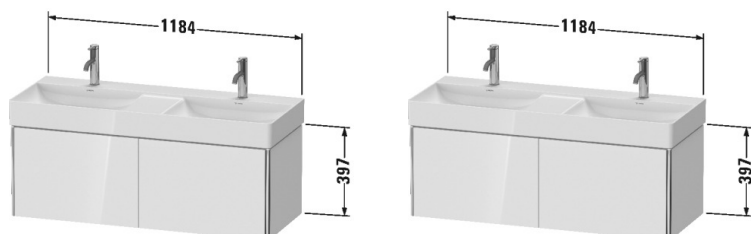

XSquare Vanity unit wall-mounted # XS4064

| < 1184 mm > |

Vanity unit wall-mounted	Dimension	Weight	Order number
2 pull-out compartments, for DuraSquare # 235312			
Colors			
M07 Concrete Grey Matt Decor M16 Black Oak M18 White Matt Decor M22 White High Gloss Decor M36 White Satin Matt Lacquer M38 Dolomiti Grey High Gloss Lacquer M39 Nordic White Satin Matt Lacquer M40 Black High Gloss Lacquer M43 Basalt Matt Decor M49 Graphite Matt Decor M60 Taupe Satin Matt Lacquer M75 Linen Decor M80 Graphit Super Matt M85 White High Gloss Lacquer M86 Cappuccino High Gloss Lacquer M89 Flannel Grey High Gloss Lacquer M90 Flannel Grey Satin Matt Lacquer M91 Taupe Matt Decor M92 Stone Grey Satin Matt Lacquer M94 Aubergine Satin Matt Lacquer M97 Light Blue Satin Matt Lacquer M98 Night Blue Satin Matt Lacquer			
Variant			
	1184 x 460 mm		XS4064
Infobox			
Space saving siphon # 005076 is recommended, Interior modules can not be retrofitted and are factory installed., Please specify when ordering: , - interior system yes / no, - walnut 77 or maple 78, - position interior system left (L) , right (R) or both (B) ways			
Accessory			
Additional modules Interior system in solid wood, for cabinet widths 592 mm	592 mm		UV9744 B
Additional modules Interior system in solid wood, for cabinet widths 592 mm	592 mm		UV9743 L/R
Suitable products			
Space saving siphon 31,75 mm, 1 1/4" mm	1 1/4" mm		005076
Double washbasin, double furniture washbasin without overflow, with tap platform, ceramic covered slotted waste included, fixings included, underneath glazed, wall-mounted, wall-mounted, 1200 x 470 mm	1200 x 470 mm		235312

All drawings contain the necessary measurements which are subject to standard tolerances. They are stated in mm and are non-binding. Exact measurements, in particular for customised installation scenarios, can only be taken from the finished piece.