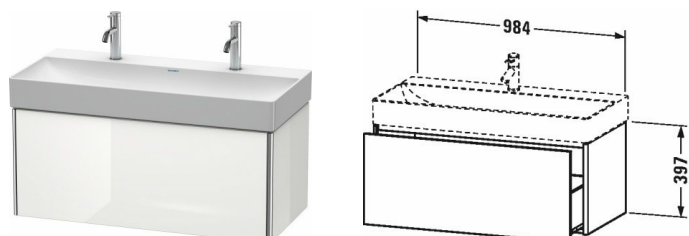

**XSquare Vanity unit wall-mounted # XS4063**

|&lt; 984 mm &gt;|

Vanity unit wall-mounted	Dimension	Weight	Order number
1 pull-out compartment			
<b>Colors</b>			
M07 Concrete Grey Matt Decor M16 Black Oak M18 White Matt Decor M22 White High Gloss Decor M36 White Satin Matt Lacquer M38 Dolomiti Grey High Gloss Lacquer M39 Nordic White Satin Matt Lacquer M40 Black High Gloss Lacquer M43 Basalt Matt Decor M49 Graphite Matt Decor M60 Taupe Satin Matt Lacquer M75 Linen Decor M80 Graphit Super Matt M85 White High Gloss Lacquer M86 Cappuccino High Gloss Lacquer M89 Flannel Grey High Gloss Lacquer M90 Flannel Grey Satin Matt Lacquer M91 Taupe Matt Decor M92 Stone Grey Satin Matt Lacquer M94 Aubergine Satin Matt Lacquer M97 Light Blue Satin Matt Lacquer M98 Night Blue Satin Matt Lacquer			
<b>Variant</b>			
for DuraSquare # 235310	984 x 460 mm		XS4063
<b>Infobox</b>			
Space saving siphon # 005076 is recommended, Interior modules can not be retrofitted and are factory installed., Please specify when ordering:, - interior system yes / no, - walnut 77 or maple 78			
<b>Accessory</b>			
Additional modules Interior system in solid wood, for cabinet widths 984 mm	984 mm		UV9857
<b>Suitable products</b>			
Space saving siphon 31,75 mm, 1 1/4" mm	1 1/4" mm		005076
Washbasin, furniture washbasin without overflow, with tap platform, ceramic covered slotted waste included, underneath glazed, fixings included, fixings included, wall-mounted, wall-mounted, 1000 x 470 mm	1000 x 470 mm		235310
Washbasin, furniture washbasin without overflow, with tap platform, ceramic covered slotted waste included, underneath glazed, fixings included, wall-mounted, fixings included, wall-mounted, 1000 x 470 mm	1000 x 470 mm		235310