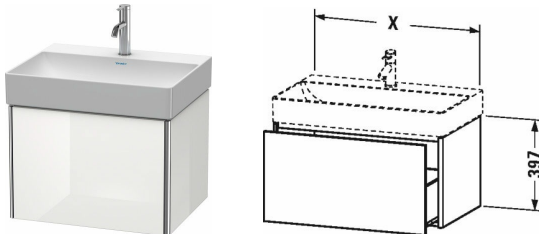

XSquare Vanity unit wall-mounted # XS4061

| < 23" Inch > |

Vanity unit wall-mounted	Dimension	Weight	Order number
1 pull-out compartment			
Colors			
M07 Concrete Gray Matte (Decor) M16 Black Oak M18 White Matte M22 White High Gloss (Decor) M36 White Satin Matte (Lacquer) M38 Dolomiti Gray High Gloss (Lacquer) M39 Nordic White Satin Matte (Lacquer) M40 Black High Gloss (Lacquer) M43 Basalt Matte (Decor) M49 Graphite Matt (Decor) M60 Taupe Satin Matte (Lacquer) M75 Linen (Decor) M80 Graphite Super Matte M85 White High Gloss (Lacquer) M86 Cappuccino High Gloss (Lacquer) M89 Flannel Gray High Gloss (Lacquer) M91 Taupe Matte (Decor) M92 Stone Gray Satin Matte (Lacquer) M94 Aubergine Satin Matte (Lacquer) M97 Light Blue Satin Matte (Lacquer) M98 Night Blue Satin Matte (Lacquer)			
Variant			
for DuraSquare # 235360	23" x 18 1/8" Inch		XS4061
Infobox			
Space-saving siphon # 005076 is recommended for installation			
Suitable products			
Space-saving siphon , 1 1/4" Inch	1 1/4" Inch		005076
Furniture washbasin without overflow, with faucet deck, ceramic covered slotted waste included, underside fully glazed, hardware included, wall-mounted, 23 5/8" x 18 1/2" Inch	23 5/8" x 18 1/2" Inch		235360

All drawings contain the necessary measurements which are subject to standard tolerances. They are stated in inch & mm and are non-binding. Exact measurements, in particular for customized installation scenarios, can only be taken from the finished ceramic piece.