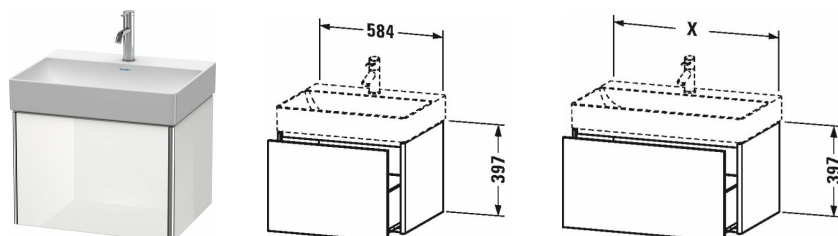

XSquare Vanity unit wall-mounted # XS4061

| < 584 mm > |

Vanity unit wall-mounted	Dimension	Weight	Order number
1 pull-out compartment			
Colors			
M07 Concrete Grey Matt Decor M16 Black Oak M18 White Matt Decor M22 White High Gloss Decor M36 White Satin Matt Lacquer M38 Dolomiti Grey High Gloss Lacquer M39 Nordic White Satin Matt Lacquer M40 Black High Gloss Lacquer M43 Basalt Matt Decor M49 Graphite Matt Decor M60 Taupe Satin Matt Lacquer M75 Linen Decor M80 Graphit Super Matt M85 White High Gloss Lacquer M86 Cappuccino High Gloss Lacquer M89 Flannel Grey High Gloss Lacquer M90 Flannel Grey Satin Matt Lacquer M91 Taupe Matt Decor M92 Stone Grey Satin Matt Lacquer M94 Aubergine Satin Matt Lacquer M97 Light Blue Satin Matt Lacquer M98 Night Blue Satin Matt Lacquer			
Variant			
for DuraSquare # 235360	584 x 460 mm		XS4061
Infobox			
Space saving siphon # 005076 is recommended, Interior modules can not be retrofitted and are factory installed., Please specify when ordering:; - interior system yes / no, - walnut 77 or maple 78			
Accessory			
Additional modules Interior system in solid wood, for cabinet widths 584 mm	584 mm		UV9854
Suitable products			
Space saving siphon 31,75 mm, 1 1/4" mm	1 1/4" mm		005076
Washbasin, furniture washbasin without overflow, with tap platform, ceramic covered slotted waste included, underneath glazed, fixings included, fixings included, wall-mounted, wall-mounted, 600 x 470 mm	600 x 470 mm		235360