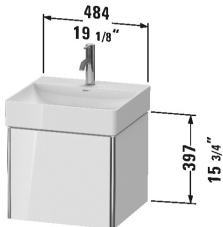

**XSquare Vanity unit wall-mounted # XS4059**

| &lt; 19 1/8" Inch &gt; |

Vanity unit wall-mounted	Dimension	Weight	Order number
1 pull-out compartment, for DuraSquare # 235350			
<b>Colors</b>			
M07 Concrete Gray Matte (Decor) M16 Black Oak M18 White Matte M22 White High Gloss (Decor) M36 White Satin Matte (Lacquer) M38 Dolomiti Gray High Gloss (Lacquer) M39 Nordic White Satin Matte (Lacquer) M40 Black High Gloss (Lacquer) M43 Basalt Matte (Decor) M49 Graphite Matt (Decor) M60 Taupe Satin Matte (Lacquer) M75 Linen (Decor) M80 Graphite Super Matte M85 White High Gloss (Lacquer) M86 Cappuccino High Gloss (Lacquer) M89 Flannel Gray High Gloss (Lacquer) M91 Taupe Matte (Decor) M92 Stone Gray Satin Matte (Lacquer) M94 Aubergine Satin Matte (Lacquer) M97 Light Blue Satin Matte (Lacquer) M98 Night Blue Satin Matte (Lacquer)			
<b>Variant</b>			
	19 1/8" x 18 1/8" Inch		XS4059
<b>Infobox</b>			
Space-saving siphon # 005076 is recommended for installation			
<b>Suitable products</b>			
Space-saving siphon , 1 1/4" Inch	1 1/4" Inch		005076
Furniture washbasin without overflow, with faucet deck, ceramic covered slotted waste included, underside fully glazed, hardware included, wall-mounted, cUPC® listed*, 19 5/8" x 18 1/2" Inch	19 5/8" x 18 1/2" Inch		235350

All drawings contain the necessary measurements which are subject to standard tolerances. They are stated in inch & mm and are non-binding. Exact measurements, in particular for customized installation scenarios, can only be taken from the finished ceramic piece.