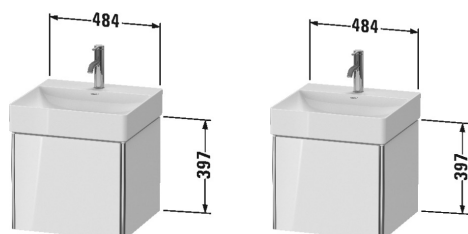

XSquare Vanity unit wall-mounted # XS4059

| < 484 mm > |

Vanity unit wall-mounted	Dimension	Weight	Order number
1 pull-out compartment, for DuraSquare # 235350			
Colors			
M07 Concrete Grey Matt Decor M16 Black Oak M18 White Matt Decor M22 White High Gloss Decor M36 White Satin Matt Lacquer M38 Dolomiti Grey High Gloss Lacquer M39 Nordic White Satin Matt Lacquer M40 Black High Gloss Lacquer M43 Basalt Matt Decor M49 Graphite Matt Decor M60 Taupe Satin Matt Lacquer M75 Linen Decor M80 Graphit Super Matt M85 White High Gloss Lacquer M86 Cappuccino High Gloss Lacquer M89 Flannel Grey High Gloss Lacquer M90 Flannel Grey Satin Matt Lacquer M91 Taupe Matt Decor M92 Stone Grey Satin Matt Lacquer M94 Aubergine Satin Matt Lacquer M97 Light Blue Satin Matt Lacquer M98 Night Blue Satin Matt Lacquer			
Variant			
	484 x 460 mm		XS4059
Infobox			
Space saving siphon # 005076 is recommended			
Suitable products			
Space saving siphon 31,75 mm, 1 1/4" mm	1 1/4" mm		005076
Washbasin, furniture washbasin without overflow, with tap platform, ceramic covered slotted waste included, underneath glazed, fixings included, fixings included, wall-mounted, wall-mounted, cUPC® listed*, 500 x 470 mm	500 x 470 mm		235350

All drawings contain the necessary measurements which are subject to standard tolerances. They are stated in mm and are non-binding. Exact measurements, in particular for customised installation scenarios, can only be taken from the finished piece.