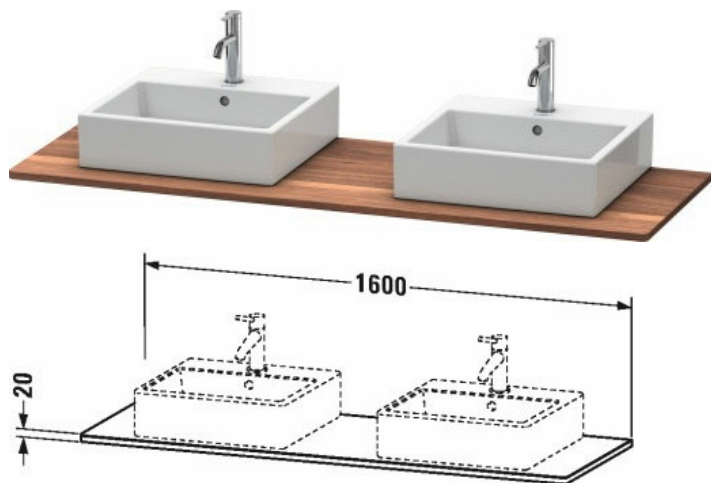

XSquare Real wood massive console # XS064HB7777

|< 1600 mm >|

Real wood massive console	Dimension	Weight	Order number
1 console with two cut-outs, for vanity units for console			
Colors			
M77 American Walnut Solid Wood			
Variant			
	1600 x 550 mm		XS064HB7777
Infobox			
Mounting instructions, please see vanity unit, Surcharge tap hole of XXX € with exact positioning information			
Suitable products			
Vanit unit for console wall-mounted 2 pull-out compartments, 1600 x 548 mm	1600 x 548 mm		XS4907 B
Vanit unit for console wall-mounted 4 drawers, upper drawer including cut-out for siphon and siphon cover, 1600 x 548 mm	1600 x 548 mm		XS4917 B
Vanit unit for console floor-standing 4 pull-out compartments, integrated base frame legs with height adjustement, 1600 x 548 mm	1600 x 548 mm		XS4927 B