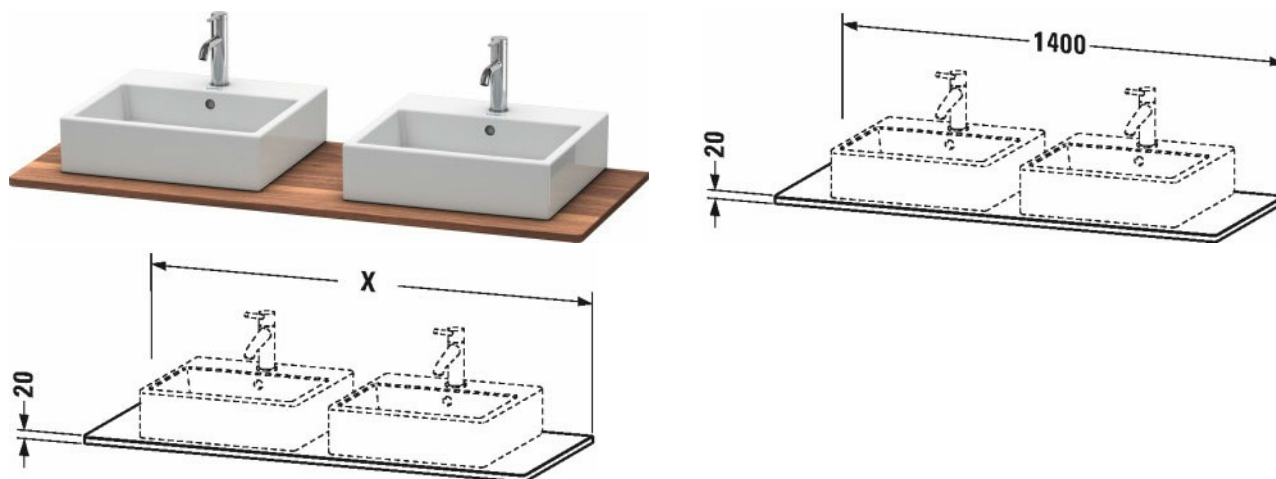

XSquare Real wood massive console # XS064GB7777

| < 1400 mm > |

Real wood massive console	Dimension	Weight	Order number
1 console with two cut-outs, for vanity units for console			
Colors			
M77 American Walnut Solid Wood			
Variant			
	1400 x 550 mm		XS064GB7777
Infobox			
Mounting instructions, please see vanity unit, Surcharge tap hole of XXX € with exact positioning information			
Suitable products			
Vanit unit for console wall-mounted 2 pull-out compartments, 1400 x 548 mm	1400 x 548 mm		XS4906 B
Vanit unit for console wall-mounted 4 drawers, upper drawer including cut-out for siphon and siphon cover, 1400 x 548 mm	1400 x 548 mm		XS4916 B
Vanit unit for console floor-standing 4 pull-out compartments, integrated base frame legs with height adjustement, 1400 x 548 mm	1400 x 548 mm		XS4926 B

All drawings contain the necessary measurements which are subject to standard tolerances. They are stated in mm and are non-binding. Exact measurements, in particular for customised installation scenarios, can only be taken from the finished piece.