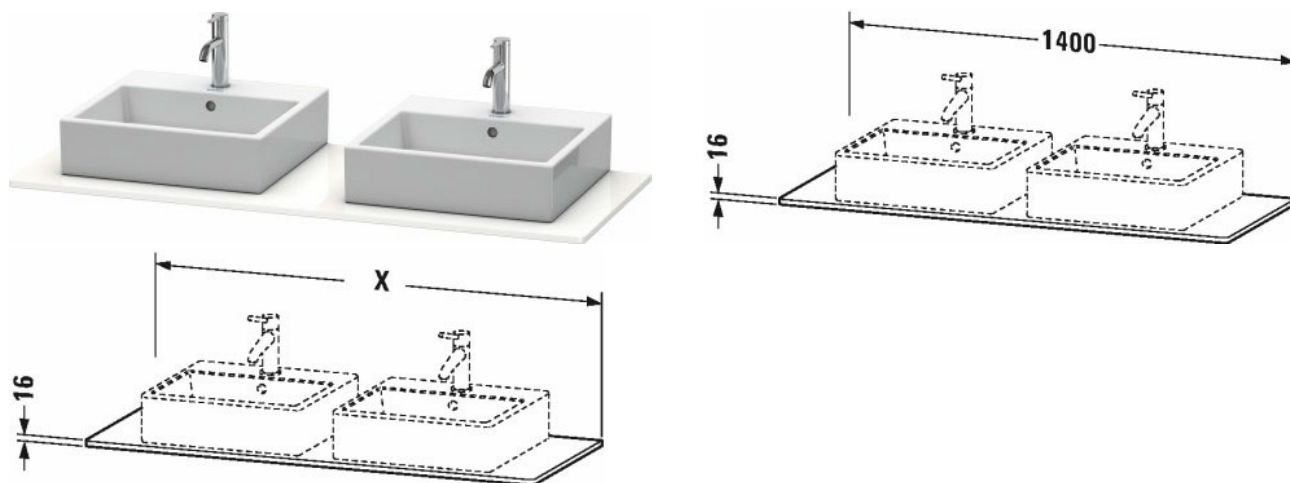

XSquare Console # XS063G B

| < 1400 mm > |

Console	Dimension	Weight	Order number
1 console with two cut-outs, for vanity units for console			
Colors			
M07 Concrete Grey Matt Decor M16 Black Oak M18 White Matt Decor M22 White High Gloss Decor M36 White Satin Matt Lacquer M38 Dolomiti Grey High Gloss Lacquer M39 Nordic White Satin Matt Lacquer M40 Black High Gloss Lacquer M43 Basalt Matt Decor M49 Graphite Matt Decor M60 Taupe Satin Matt Lacquer M75 Linen Decor M80 Graphit Super Matt M85 White High Gloss Lacquer M86 Cappuccino High Gloss Lacquer M89 Flannel Grey High Gloss Lacquer M90 Flannel Grey Satin Matt Lacquer M91 Taupe Matt Decor M92 Stone Grey Satin Matt Lacquer M94 Aubergine Satin Matt Lacquer M97 Light Blue Satin Matt Lacquer M98 Night Blue Satin Matt Lacquer			
Variant			
	1400 x 550 mm		XS063G B
Infobox			
Mounting instructions, please see vanity unit, Surcharge tap hole of XXX € with exact positioning information			
Suitable products			
Vanity unit for console wall-mounted 2 pull-out compartments, 1400 x 548 mm	1400 x 548 mm		XS4906 B
Vanity unit for console wall-mounted 4 drawers, upper drawer including cut-out for siphon and siphon cover, 1400 x 548 mm	1400 x 548 mm		XS4916 B
Vanity unit for console floor-standing 4 pull-out compartments, integrated base frame legs with height adjustment, 1400 x 548 mm	1400 x 548 mm		XS4926 B

XSquare Console # XS063G B

|< 1400 mm >|

All drawings contain the necessary measurements which are subject to standard tolerances. They are stated in mm and are non-binding. Exact measurements, in particular for customised installation scenarios, can only be taken from the finished piece.