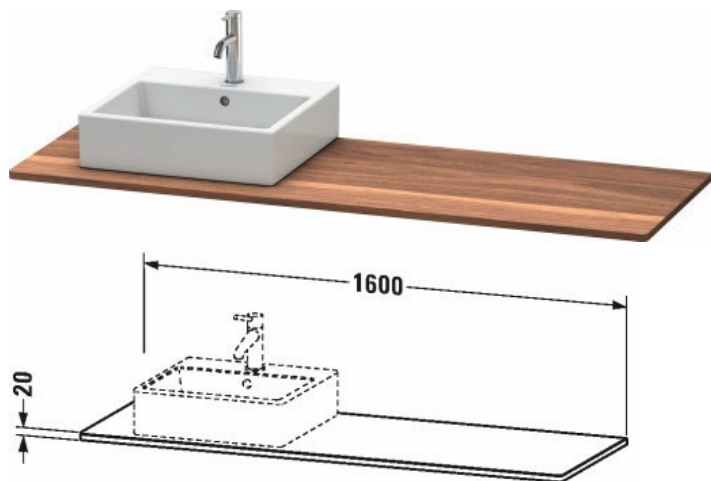

XSquare Real wood massive console # XS061HL7777

|< 1600 mm >|

Real wood massive console	Dimension	Weight	Order number
for vanity units for console, 1 countertop with one cut-out left or right			
Colors			
M77 American Walnut Solid Wood			
Variant			
	1600 x 550 mm		XS061HL7777
Infobox			
Mounting instructions, please see vanity unit, Surcharge tap hole of XXX € with exact positioning information, Please specify when ordering:, - Position of bowl			
Suitable products			
Vanit unit for console wall-mounted 2 pull-out compartments, 1600 x 548 mm	1600 x 548 mm		XS4904 R/L
Vanit unit for console wall-mounted 4 drawers, 1600 x 548 mm	1600 x 548 mm		XS4914 L/R
Vanit unit for console floor-standing 4 pull-out compartments, integrated base frame legs with height adjustment, 1600 x 548 mm	1600 x 548 mm		XS4924 L/R

All drawings contain the necessary measurements which are subject to standard tolerances. They are stated in mm and are non-binding. Exact measurements, in particular for customised installation scenarios, can only be taken from the finished piece.