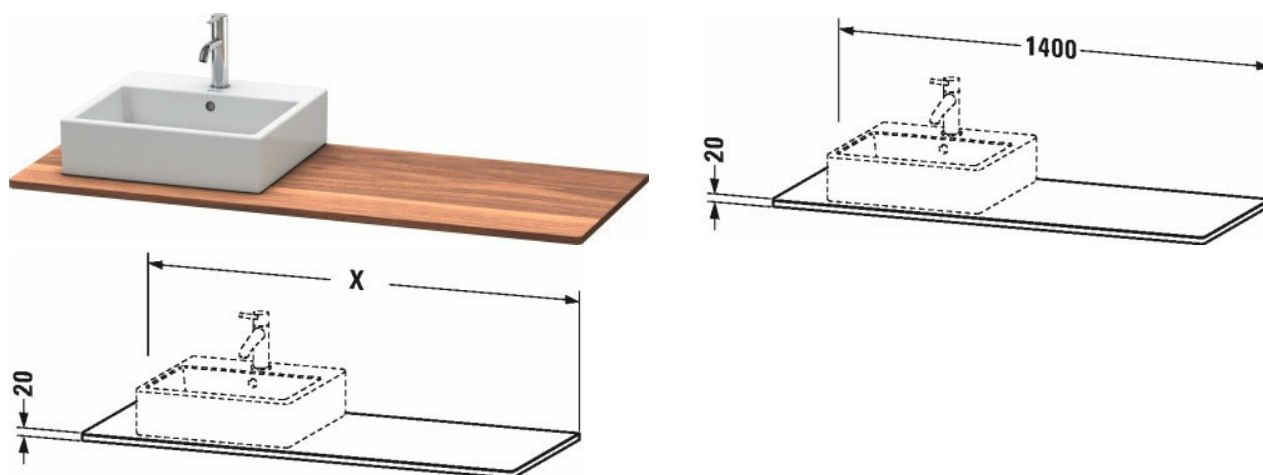

XSquare Real wood massive console # XS061GL7777

| < 1400 mm > |

Real wood massive console	Dimension	Weight	Order number
for vanity units for console, 1 countertop with one cut-out left, right or central			
Colors			
M77 American Walnut Solid Wood			
Variant			
	1400 x 550 mm		XS061GL7777
Infobox			
Mounting instructions, please see vanity unit, Surcharge tap hole of XXX € with exact positioning information, Please specify when ordering: - Position of bowl			
Suitable products			
Vanit unit for console wall-mounted 2 pull-out compartments, 1400 x 548 mm	1400 x 548 mm		XS4903 L/R
Vanit unit for console wall-mounted 2 pull-out compartments, for Vero Air # 2350100026, # 2350120026, for Vero Air # 2350100072, # 2350120072, for DuraSquare # 2353100072, 1400 x 548 mm	1400 x 548 mm		XS4905 M
Vanit unit for console wall-mounted 4 drawers, 1400 x 548 mm	1400 x 548 mm		XS4913 L/R
Vanit unit for console wall-mounted 4 drawers, for Vero Air # 2350100026, # 2350120026, for Vero Air # 2350100072, # 2350120072, for DuraSquare # 2353100072, 1400 x 548 mm	1400 x 548 mm		XS4915 M
Vanit unit for console floor-standing 4 pull-out compartments, integrated base frame legs with height adjustment, 1400 x 548 mm	1400 x 548 mm		XS4923 R/L

XSquare Real wood massive console # XS061GL7777

|< 1400 mm >|

Vanit unit for console floor-standing 4 pull-out compartments,
integrated base frame legs with height adjustment, for Vero
Air # 2350100026, # 2350120026, for Vero Air # 2350100072,
2350120072, for DuraSquare # 2353100072, 1400 x 548 mm

XS4925 M

*All drawings contain the necessary measurements which are subject to standard tolerances. They are stated in mm and are non-binding.
Exact measurements, in particular for customised installation scenarios, can only be taken from the finished piece.*