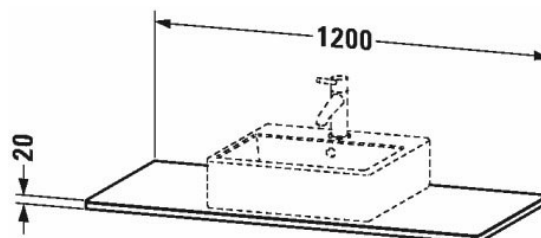

XSquare Real wood massive console # XS061F07777

|< 1200 mm >|

Real wood massive console	Dimension	Weight	Order number
1 console with one cut-out, for vanity units for console			
Colors			
M77 American Walnut Solid Wood			
Variant			
	1200 x 550 mm		XS061F07777
Infobox			
Mounting instructions, please see vanity unit, Surcharge tap hole of XXX € with exact positioning information			
Suitable products			
Vanit unit for console wall-mounted 1 pull-out compartment, 1200 x 548 mm	1200 x 548 mm		XS4902
Vanit unit for console wall-mounted 2 drawers, upper drawer including cut-out for siphon and siphon cover, 1200 x 548 mm	1200 x 548 mm		XS4912
Vanit unit for console floor-standing 2 pull-out compartments, integrated base frame legs with height adjustment, 1200 x 548 mm	1200 x 548 mm		XS4922

All drawings contain the necessary measurements which are subject to standard tolerances. They are stated in mm and are non-binding. Exact measurements, in particular for customised installation scenarios, can only be taken from the finished piece.