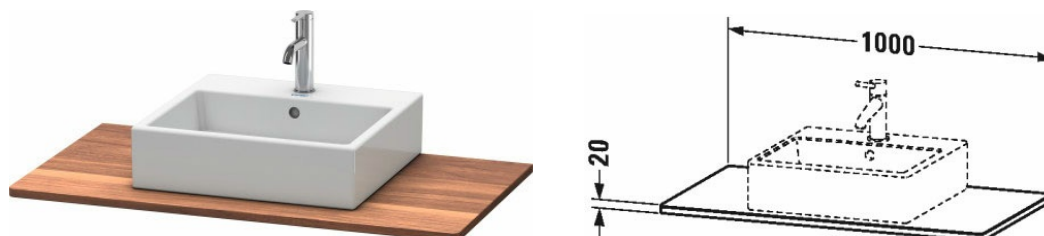

XSquare Real wood massive console # XS061E07777

|< 1000 mm >|

Real wood massive console	Dimension	Weight	Order number
1 console with one cut-out, for vanity units for console			
Colors			
M77 American Walnut Solid Wood			
Variant			
	1000 x 550 mm		XS061E07777
Infobox			
Mounting instructions, please see vanity unit, Surcharge tap hole of XXX € with exact positioning information			
Suitable products			
Vanit unit for console wall-mounted 1 pull-out compartment, 1000 x 548 mm	1000 x 548 mm		XS4901
Vanit unit for console wall-mounted 2 drawers, upper drawer including cut-out for siphon and siphon cover, 1000 x 548 mm	1000 x 548 mm		XS4911
Vanit unit for console floor-standing 2 pull-out compartments, integrated base frame legs with height adjustement, 1000 x 548 mm	1000 x 548 mm		XS4921