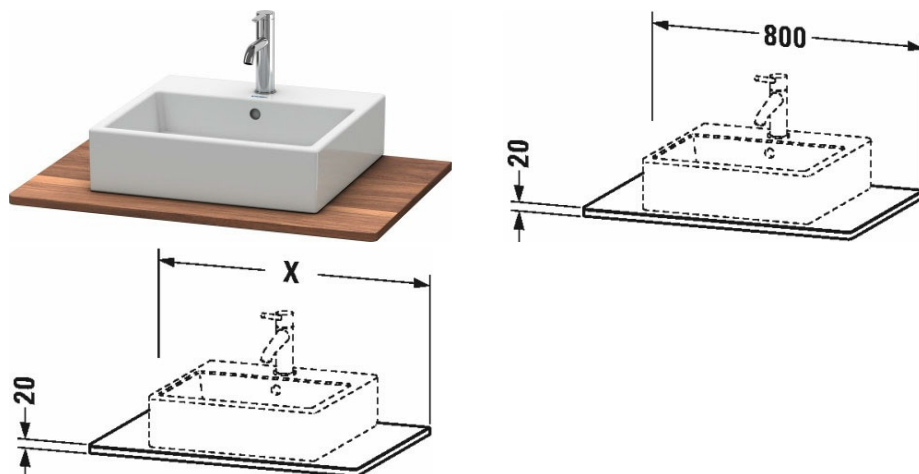

XSquare Real wood massive console # XS061D07777

| < 800 mm > |

Real wood massive console	Dimension	Weight	Order number
1 console with one cut-out, for vanity units for console			
Colors			
M77 American Walnut Solid Wood			
Variant			
	800 x 550 mm		XS061D07777
Infobox			
Mounting instructions, please see vanity unit, Surcharge tap hole of XXX € with exact positioning information			
Suitable products			
Vanit unit for console floor-standing 2 pull-out compartments, integrated base frame legs with height adjustement, 800 x 548 mm	800 x 548 mm		XS4920
Vanit unit for console wall-mounted 2 drawers, upper drawer including cut-out for siphon and siphon cover, 800 x 548 mm	800 x 548 mm		XS4910
Vanit unit for console wall-mounted 1 pull-out compartment, 800 x 548 mm	800 x 548 mm		XS4900

All drawings contain the necessary measurements which are subject to standard tolerances. They are stated in mm and are non-binding. Exact measurements, in particular for customised installation scenarios, can only be taken from the finished piece.