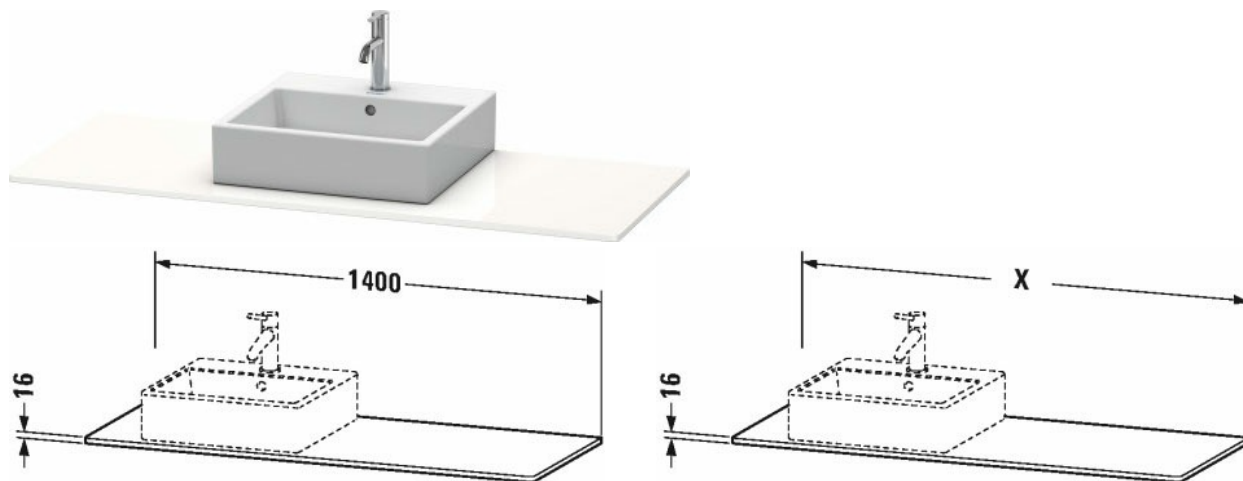

XSquare Console # XS060G L/M/R

|< 1400 mm >|

Console	Dimension	Weight	Order number
for vanity units for console, 1 countertop with one cut-out left, right or central			
Colors			
M07 Concrete Grey Matt Decor M16 Black Oak M18 White Matt Decor M22 White High Gloss Decor M36 White Satin Matt Lacquer M38 Dolomiti Grey High Gloss Lacquer M39 Nordic White Satin Matt Lacquer M40 Black High Gloss Lacquer M43 Basalt Matt Decor M49 Graphite Matt Decor M60 Taupe Satin Matt Lacquer M75 Linen Decor M80 Graphit Super Matt M85 White High Gloss Lacquer M86 Cappuccino High Gloss Lacquer M89 Flannel Grey High Gloss Lacquer M90 Flannel Grey Satin Matt Lacquer M91 Taupe Matt Decor M92 Stone Grey Satin Matt Lacquer M94 Aubergine Satin Matt Lacquer M97 Light Blue Satin Matt Lacquer M98 Night Blue Satin Matt Lacquer			
Variant			
	1400 x 550 mm		XS060G L/M/R
Infobox			
Mounting instructions, please see vanity unit, Surcharge tap hole of XXX € with exact positioning information, Please specify when ordering:, - Position of bowl			
Suitable products			
Vanit unit for console wall-mounted 2 pull-out compartments, 1400 x 548 mm	1400 x 548 mm		XS4903 L/R
Vanit unit for console wall-mounted 2 pull-out compartments, for Vero Air # 2350100026, # 2350120026, for Vero Air # 2350100072, # 2350120072, for DuraSquare # 2353100072, 1400 x 548 mm	1400 x 548 mm		XS4905 M