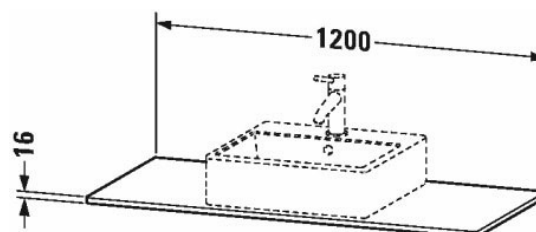

**XSquare Console # XS060F**

| &lt; 1200 mm &gt; |

Console	Dimension	Weight	Order number
1 console with one cut-out, for vanity units for console			
<b>Colors</b>			
M07 Concrete Grey Matt Decor M16 Black Oak M18 White Matt Decor M22 White High Gloss Decor M36 White Satin Matt Lacquer M38 Dolomiti Grey High Gloss Lacquer M39 Nordic White Satin Matt Lacquer M40 Black High Gloss Lacquer M43 Basalt Matt Decor M49 Graphite Matt Decor M60 Taupe Satin Matt Lacquer M75 Linen Decor M80 Graphit Super Matt M85 White High Gloss Lacquer M86 Cappuccino High Gloss Lacquer M89 Flannel Grey High Gloss Lacquer M90 Flannel Grey Satin Matt Lacquer M91 Taupe Matt Decor M92 Stone Grey Satin Matt Lacquer M94 Aubergine Satin Matt Lacquer M97 Light Blue Satin Matt Lacquer M98 Night Blue Satin Matt Lacquer			
<b>Variant</b>			
	1200 x 550 mm		XS060F
<b>Infobox</b>			
Mounting instructions, please see vanity unit, Surcharge tap hole of XXX € with exact positioning information			
<b>Suitable products</b>			
Vanit unit for console wall-mounted 1 pull-out compartment, 1200 x 548 mm	1200 x 548 mm		XS4902
Vanit unit for console wall-mounted 2 drawers, upper drawer including cut-out for siphon and siphon cover, 1200 x 548 mm	1200 x 548 mm		XS4912
Vanit unit for console floor-standing 2 pull-out compartments, integrated base frame legs with height adjustment, 1200 x 548 mm	1200 x 548 mm		XS4922

All drawings contain the necessary measurements which are subject to standard tolerances. They are stated in mm and are non-binding. Exact measurements, in particular for customised installation scenarios, can only be taken from the finished piece.