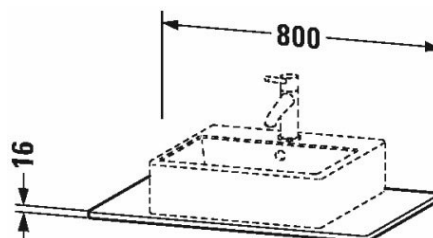

XSquare Console # XS060D

| < 800 mm > |

Console	Dimension	Weight	Order number
1 console with one cut-out, for vanity units for console			
Colors			
M07 Concrete Grey Matt Decor M16 Black Oak M18 White Matt Decor M22 White High Gloss Decor M36 White Satin Matt Lacquer M38 Dolomiti Grey High Gloss Lacquer M39 Nordic White Satin Matt Lacquer M40 Black High Gloss Lacquer M43 Basalt Matt Decor M60 Taupe Satin Matt Lacquer M75 Linen Decor M80 Graphit Super Matt M85 White High Gloss Lacquer M86 Cappuccino High Gloss Lacquer M89 Flannel Grey High Gloss Lacquer M90 Flannel Grey Satin Matt Lacquer M91 Taupe Matt Decor M92 Stone Grey Satin Matt Lacquer M94 Aubergine Satin Matt Lacquer M97 Light Blue Satin Matt Lacquer M98 Night Blue Satin Matt Lacquer			
Variant			
	800 x 550 mm		XS060D
Infobox			
Mounting instructions, please see vanity unit, Surcharge tap hole of XXX € with exact positioning information			
Suitable products			
Vanit unit for console wall-mounted 1 pull-out compartment, 800 x 548 mm	800 x 548 mm		XS4900
Vanit unit for console wall-mounted 2 drawers, upper drawer including cut-out for siphon and siphon cover, 800 x 548 mm	800 x 548 mm		XS4910
Vanit unit for console floor-standing 2 pull-out compartments, integrated base frame legs with height adjustement, 800 x 548 mm	800 x 548 mm		XS4920

All drawings contain the necessary measurements which are subject to standard tolerances. They are stated in mm and are non-binding. Exact measurements, in particular for customised installation scenarios, can only be taken from the finished piece.