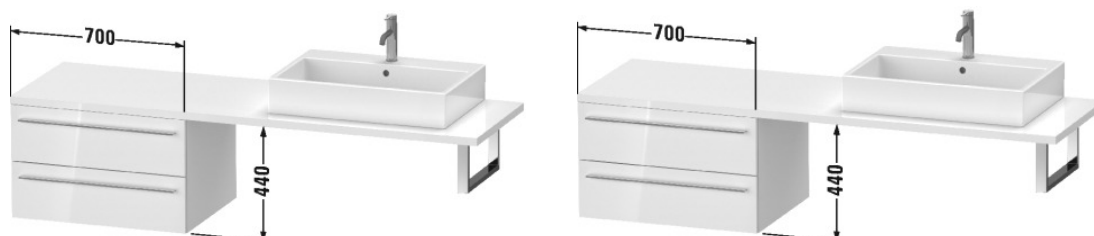

Low cabinet for console # XL5459

| < 700 mm > |

Low cabinet for console	Dimension	Weight	Order number
2 drawers			
Colors			
M07 Concrete Grey Matt Decor M11 Cashmere Oak M12 Arktis M13 American Walnut (Real wood veneer) M18 White Matt M21 Walnut Dark Decor M22 White High Gloss (Decor) M38 White transparent M40 Black high gloss M43 Basalt Matt M49 Graphite Matt M53 Chestnut Dark M69 Brushed Walnut M71 Mediterranean Oak Real wood veneer M72 Brushed Dark Oak Real wood veneer M75 Linen M79 Natural Walnut M85 White High Gloss (Laquer) M86 Cappuccino M89 Wild Pearl Natural (Decor) M90 Flannel Grey Satin Matt Lacquer M91 Taupe Decor			
Variant			
	700 x 548 mm		XL5459
Infobox			
Console not included in delivery, please order separately, Please keep 20 mm space to the wall for niche application			

All drawings contain the necessary measurements which are subject to standard tolerances. They are stated in mm and are non-binding. Exact measurements, in particular for customised installation scenarios, can only be taken from the finished ceramic piece.