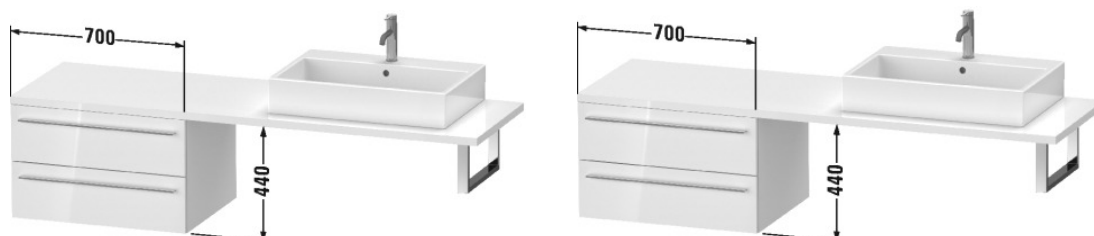

X-Large Low cabinet for console # XL5459

| < 700 mm > |

Low cabinet for console	Dimension	Weight	Order number
2 drawers			
Colors			
M07 Concrete Grey Matt Decor M11 Cashmere Oak M12 Brushed Oak Real wood veneer M13 American Walnut Real wood veneer M18 White Matt Decor M21 Walnut Dark Decor M22 White High Gloss Decor M38 Dolomiti Grey High Gloss Lacquer M40 Black High Gloss Lacquer M43 Basalt Matt Decor M49 Graphite Matt Decor M52 European Oak Decor M53 Chestnut Dark Decor M69 Brushed Walnut Real wood veneer M71 Mediterranean Oak Real wood veneer M72 Brushed Dark Oak Real wood veneer M75 Linen Decor M79 Natural Walnut Decor M85 White High Gloss Lacquer M86 Cappuccino High Gloss Lacquer M89 Flannel Grey High Gloss Lacquer M90 Flannel Grey Satin Matt Lacquer M91 Taupe Matt Decor			
Variant			
	700 x 548 mm		XL5459
Infobox			
Console not included in delivery, please order separately, Please keep 20 mm space to the wall for niche application			