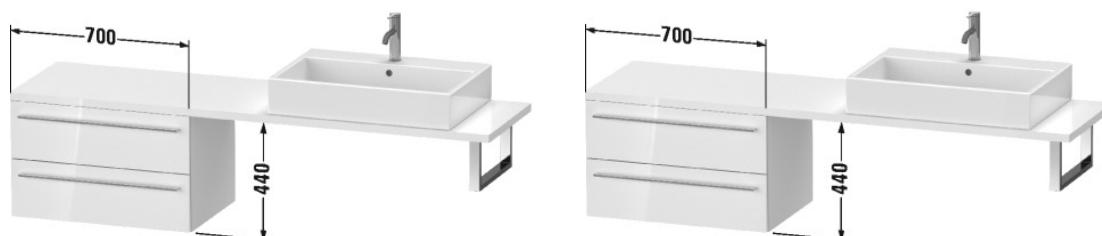

Low cabinet for console compact # XL5448

| < 700 mm > |

Low cabinet for console compact	Dimension	Weight	Order number
2 drawers			
Colors			
M07 Concrete Grey Matt Decor M11 Cashmere Oak M12 Arktis M13 American Walnut (Real wood veneer) M18 White Matt M21 Walnut Dark Decor M22 White High Gloss (Decor) M38 White transparent M40 Black high gloss M43 Basalt Matt M49 Graphite Matt M53 Chestnut Dark M69 Brushed Walnut M71 Mediterranean Oak Real wood veneer M72 Brushed Dark Oak Real wood veneer M75 Linen M79 Natural Walnut M85 White High Gloss (Laquer) M86 Cappuccino M89 Wild Pearl Natural (Decor) M90 Flannel Grey Satin Matt Lacquer M91 Taupe Decor			
Variant			
	700 x 478 mm		XL5448
Infobox			
Console not included in delivery, please order separately, Please keep 20 mm space to the wall for niche application			

All drawings contain the necessary measurements which are subject to standard tolerances. They are stated in mm and are non-binding. Exact measurements, in particular for customised installation scenarios, can only be taken from the finished ceramic piece.