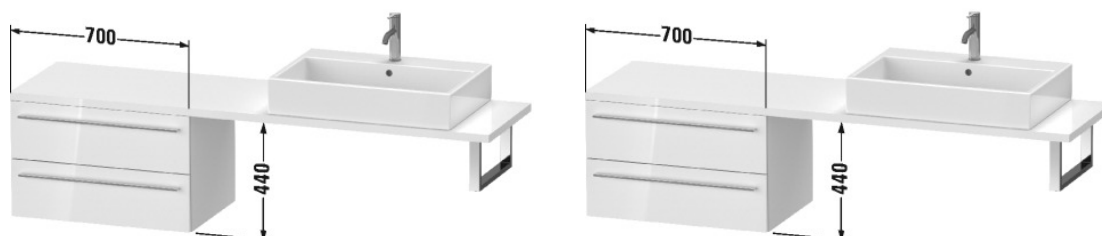

**X-Large Low cabinet for console compact # XL5448**

| < 700 mm > |

Low cabinet for console compact	Dimension	Weight	Order number
2 drawers			
<b>Colors</b>			
M07 Concrete Grey Matt Decor M11 Cashmere Oak M12 Brushed Oak Real wood veneer M13 American Walnut Real wood veneer M18 White Matt Decor M21 Walnut Dark Decor M22 White High Gloss Decor M38 Dolomiti Grey High Gloss Lacquer M40 Black High Gloss Lacquer M43 Basalt Matt Decor M49 Graphite Matt Decor M52 European Oak Decor M53 Chestnut Dark Decor M69 Brushed Walnut Real wood veneer M71 Mediterranean Oak Real wood veneer M72 Brushed Dark Oak Real wood veneer M75 Linen Decor M79 Natural Walnut Decor M85 White High Gloss Lacquer M86 Cappuccino High Gloss Lacquer M89 Flannel Grey High Gloss Lacquer M90 Flannel Grey Satin Matt Lacquer M91 Taupe Matt Decor			
<b>Variant</b>			
	700 x 478 mm		XL5448
<b>Infobox</b>			
Console not included in delivery, please order separately, Please keep 20 mm space to the wall for niche application			