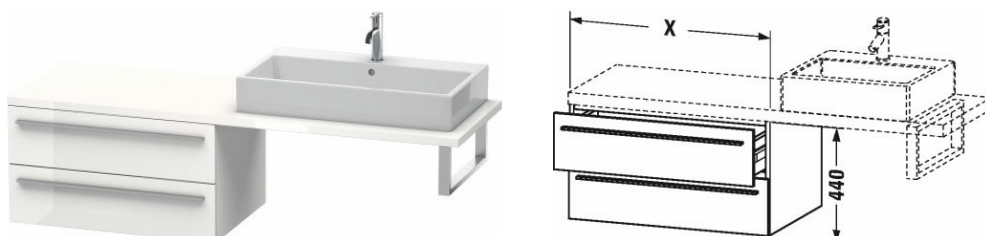

Low cabinet for console # XL5439

|< 800 mm >|

Low cabinet for console	Dimension	Weight	Order number
2 drawers			
Colors			
M07 Concrete Grey Matt Decor M11 Cashmere Oak M12 Arktis M13 American Walnut (Real wood veneer) M18 White Matt M21 Walnut Dark Decor M22 White High Gloss (Decor) M38 White transparent M40 Black high gloss M43 Basalt Matt M49 Graphite Matt M53 Chestnut Dark M69 Brushed Walnut M71 Mediterranean Oak Real wood veneer M72 Brushed Dark Oak Real wood veneer M75 Linen M79 Natural Walnut M85 White High Gloss (Laquer) M86 Cappuccino M89 Wild Pearl Natural (Decor) M90 Flannel Grey Satin Matt Lacquer M91 Taupe Decor			
Variant			
	800 x 548 mm		XL5439
Infobox			
Console not included in delivery, please order separately, Please keep 20 mm space to the wall for niche application			

All drawings contain the necessary measurements which are subject to standard tolerances. They are stated in mm and are non-binding. Exact measurements, in particular for customised installation scenarios, can only be taken from the finished ceramic piece.