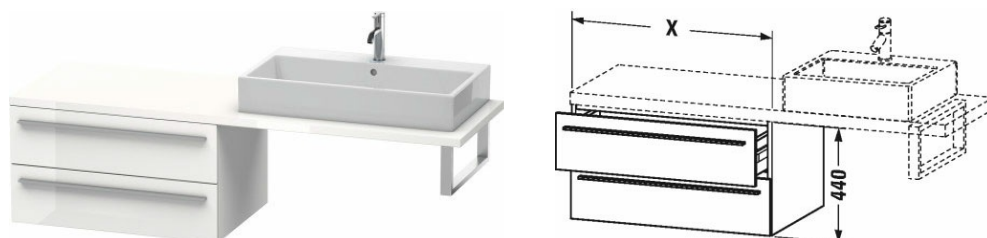

X-Large Low cabinet for console # XL5439

| < 800 mm > |

Low cabinet for console	Dimension	Weight	Order number
2 drawers			
Colors			
M07 Concrete Grey Matt Decor M11 Cashmere Oak M12 Brushed Oak Real wood veneer M13 American Walnut Real wood veneer M18 White Matt Decor M21 Walnut Dark Decor M22 White High Gloss Decor M38 Dolomiti Grey High Gloss Lacquer M40 Black High Gloss Lacquer M43 Basalt Matt Decor M49 Graphite Matt Decor M52 European Oak Decor M53 Chestnut Dark Decor M69 Brushed Walnut Real wood veneer M71 Mediterranean Oak Real wood veneer M72 Brushed Dark Oak Real wood veneer M75 Linen Decor M79 Natural Walnut Decor M85 White High Gloss Lacquer M86 Cappuccino High Gloss Lacquer M89 Flannel Grey High Gloss Lacquer M90 Flannel Grey Satin Matt Lacquer M91 Taupe Matt Decor			
Variant			
	800 x 548 mm		XL5439
Infobox			
Console not included in delivery, please order separately, Please keep 20 mm space to the wall for niche application			

All drawings contain the necessary measurements which are subject to standard tolerances. They are stated in mm and are non-binding. Exact measurements, in particular for customised installation scenarios, can only be taken from the finished piece.