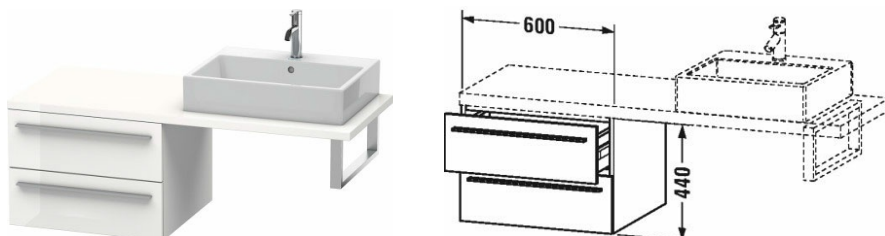

Low cabinet for console # XL5438

|< 600 mm >|

Low cabinet for console	Dimension	Weight	Order number
2 drawers			
Colors			
M07 Concrete Grey Matt Decor M11 Cashmere Oak M12 Arktis M13 American Walnut (Real wood veneer) M18 White Matt M21 Walnut Dark Decor M22 White High Gloss (Decor) M38 White transparent M40 Black high gloss M43 Basalt Matt M49 Graphite Matt M53 Chestnut Dark M69 Brushed Walnut M71 Mediterranean Oak Real wood veneer M72 Brushed Dark Oak Real wood veneer M75 Linen M79 Natural Walnut M85 White High Gloss (Laquer) M86 Cappuccino M89 Wild Pearl Natural (Decor) M90 Flannel Grey Satin Matt Lacquer M91 Taupe Decor			
Variant			
	600 x 548 mm		XL5438
Infobox			
Console not included in delivery, please order separately, Please keep 20 mm space to the wall for niche application			

All drawings contain the necessary measurements which are subject to standard tolerances. They are stated in mm and are non-binding. Exact measurements, in particular for customised installation scenarios, can only be taken from the finished ceramic piece.