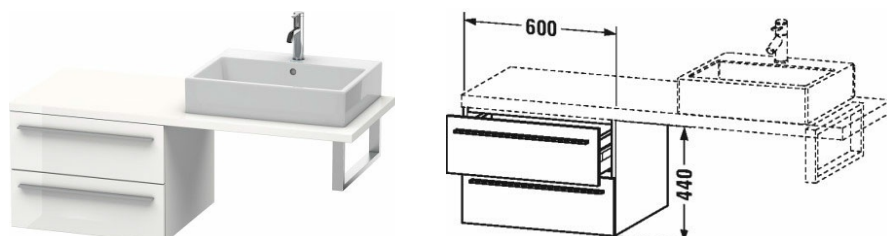

## X-Large Low cabinet for console # XL5438

| < 600 mm > |

Low cabinet for console	Dimension	Weight	Order number
2 drawers			
<b>Colors</b>			
M07 Concrete Grey Matt Decor M11 Cashmere Oak M12 Brushed Oak Real wood veneer M13 American Walnut Real wood veneer M18 White Matt Decor M21 Walnut Dark Decor M22 White High Gloss Decor M38 Dolomiti Grey High Gloss Lacquer M40 Black High Gloss Lacquer M43 Basalt Matt Decor M49 Graphite Matt Decor M52 European Oak Decor M53 Chestnut Dark Decor M69 Brushed Walnut Real wood veneer M71 Mediterranean Oak Real wood veneer M72 Brushed Dark Oak Real wood veneer M75 Linen Decor M79 Natural Walnut Decor M85 White High Gloss Lacquer M86 Cappuccino High Gloss Lacquer M89 Flannel Grey High Gloss Lacquer M90 Flannel Grey Satin Matt Lacquer M91 Taupe Matt Decor			
<b>Variant</b>			
	600 x 548 mm		XL5438
<b>Infobox</b>			
Console not included in delivery, please order separately, Please keep 20 mm space to the wall for niche application			