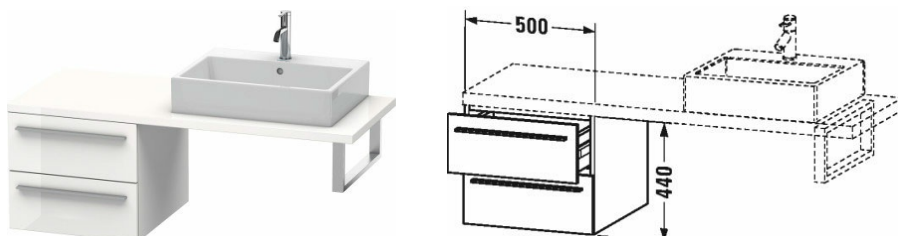

Low cabinet for console # XL5437

|< 500 mm >|

Low cabinet for console	Dimension	Weight	Order number
2 drawers			
Colors			
M07 Concrete Grey Matt Decor M11 Cashmere Oak M12 Arktis M13 American Walnut (Real wood veneer) M18 White Matt M21 Walnut Dark Decor M22 White High Gloss (Decor) M38 White transparent M40 Black high gloss M43 Basalt Matt M49 Graphite Matt M53 Chestnut Dark M69 Brushed Walnut M71 Mediterranean Oak Real wood veneer M72 Brushed Dark Oak Real wood veneer M75 Linen M79 Natural Walnut M85 White High Gloss (Laquer) M86 Cappuccino M89 Wild Pearl Natural (Decor) M90 Flannel Grey Satin Matt Lacquer M91 Taupe Decor			
Variant			
	500 x 548 mm		XL5437
Infobox			
Console not included in delivery, please order separately, Please keep 20 mm space to the wall for niche application			

All drawings contain the necessary measurements which are subject to standard tolerances. They are stated in mm and are non-binding. Exact measurements, in particular for customised installation scenarios, can only be taken from the finished ceramic piece.