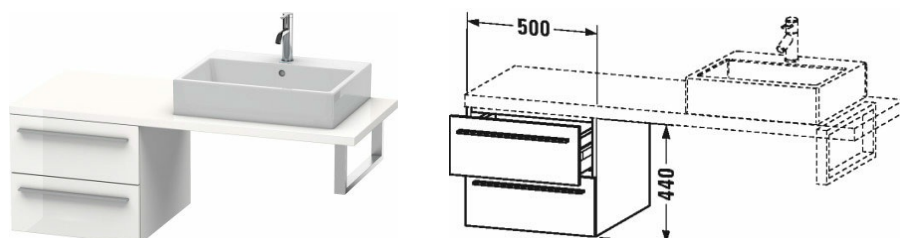

X-Large Low cabinet for console # XL5437

|< 500 mm >|

Low cabinet for console	Dimension	Weight	Order number
2 drawers			
Colors			
M07 Concrete Grey Matt Decor M11 Cashmere Oak M12 Brushed Oak Real wood veneer M13 American Walnut Real wood veneer M18 White Matt Decor M21 Walnut Dark Decor M22 White High Gloss Decor M38 Dolomiti Grey High Gloss Lacquer M40 Black High Gloss Lacquer M43 Basalt Matt Decor M49 Graphite Matt Decor M52 European Oak Decor M53 Chestnut Dark Decor M69 Brushed Walnut Real wood veneer M71 Mediterranean Oak Real wood veneer M72 Brushed Dark Oak Real wood veneer M75 Linen Decor M79 Natural Walnut Decor M85 White High Gloss Lacquer M86 Cappuccino High Gloss Lacquer M89 Flannel Grey High Gloss Lacquer M90 Flannel Grey Satin Matt Lacquer M91 Taupe Matt Decor			
Variant			
	500 x 548 mm		XL5437
Infobox			
Console not included in delivery, please order separately, Please keep 20 mm space to the wall for niche application			

All drawings contain the necessary measurements which are subject to standard tolerances. They are stated in mm and are non-binding. Exact measurements, in particular for customised installation scenarios, can only be taken from the finished piece.