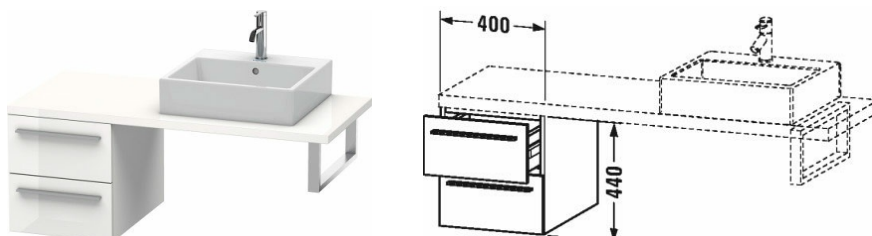

Low cabinet for console # XL5436

|< 400 mm >|

Low cabinet for console	Dimension	Weight	Order number
2 drawers			
Colors			
M07 Concrete Grey Matt Decor M11 Cashmere Oak M12 Arktis M13 American Walnut (Real wood veneer) M18 White Matt M21 Walnut Dark Decor M22 White High Gloss (Decor) M38 White transparent M40 Black high gloss M43 Basalt Matt M49 Graphite Matt M53 Chestnut Dark M69 Brushed Walnut M71 Mediterranean Oak Real wood veneer M72 Brushed Dark Oak Real wood veneer M75 Linen M79 Natural Walnut M85 White High Gloss (Laquer) M86 Cappuccino M89 Wild Pearl Natural (Decor) M90 Flannel Grey Satin Matt Lacquer M91 Taupe Decor			
Variant			
	400 x 548 mm		XL5436
Infobox			
Console not included in delivery, please order separately, Please keep 20 mm space to the wall for niche application			

All drawings contain the necessary measurements which are subject to standard tolerances. They are stated in mm and are non-binding. Exact measurements, in particular for customised installation scenarios, can only be taken from the finished ceramic piece.