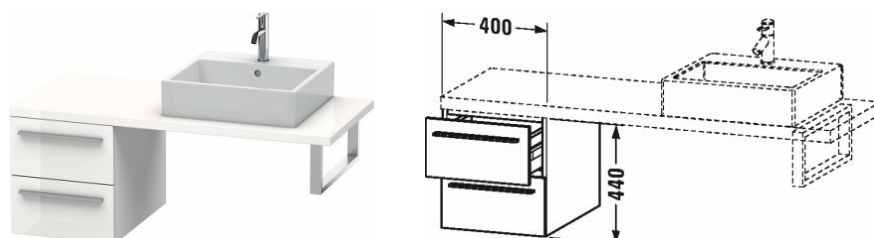

X-Large Low cabinet for console # XL5436

|< 400 mm >|

Low cabinet for console	Dimension	Weight	Order number
2 drawers			
Colors			
M07 Concrete Grey Matt Decor M11 Cashmere Oak M12 Brushed Oak Real wood veneer M13 American Walnut Real wood veneer M18 White Matt Decor M21 Walnut Dark Decor M22 White High Gloss Decor M38 Dolomiti Grey High Gloss Lacquer M40 Black High Gloss Lacquer M43 Basalt Matt Decor M49 Graphite Matt Decor M52 European Oak Decor M53 Chestnut Dark Decor M69 Brushed Walnut Real wood veneer M71 Mediterranean Oak Real wood veneer M72 Brushed Dark Oak Real wood veneer M75 Linen Decor M79 Natural Walnut Decor M85 White High Gloss Lacquer M86 Cappuccino High Gloss Lacquer M89 Flannel Grey High Gloss Lacquer M90 Flannel Grey Satin Matt Lacquer M91 Taupe Matt Decor			
Variant			
	400 x 548 mm		XL5436
Infobox			
Console not included in delivery, please order separately, Please keep 20 mm space to the wall for niche application			