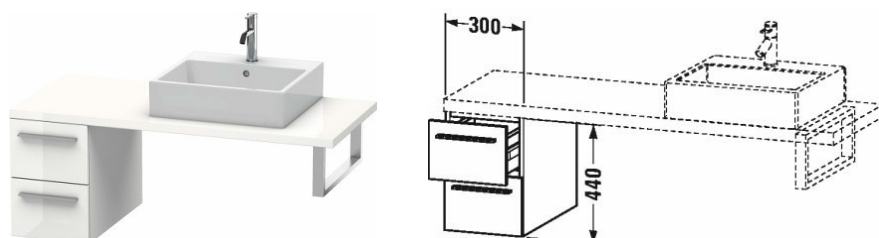

Low cabinet for console # XL5435

|< 300 mm >|

Low cabinet for console	Dimension	Weight	Order number
2 drawers			
Colors			
M07 Concrete Grey Matt Decor M11 Cashmere Oak M12 Arktis M13 American Walnut (Real wood veneer) M18 White Matt M21 Walnut Dark Decor M22 White High Gloss (Decor) M38 White transparent M40 Black high gloss M43 Basalt Matt M49 Graphite Matt M53 Chestnut Dark M69 Brushed Walnut M71 Mediterranean Oak Real wood veneer M72 Brushed Dark Oak Real wood veneer M75 Linen M79 Natural Walnut M85 White High Gloss (Laquer) M86 Cappuccino M89 Wild Pearl Natural (Decor) M90 Flannel Grey Satin Matt Lacquer M91 Taupe Decor			
Variant			
	300 x 548 mm		XL5435
Infobox			
Console not included in delivery, please order separately, Please keep 20 mm space to the wall for niche application			

All drawings contain the necessary measurements which are subject to standard tolerances. They are stated in mm and are non-binding. Exact measurements, in particular for customised installation scenarios, can only be taken from the finished ceramic piece.