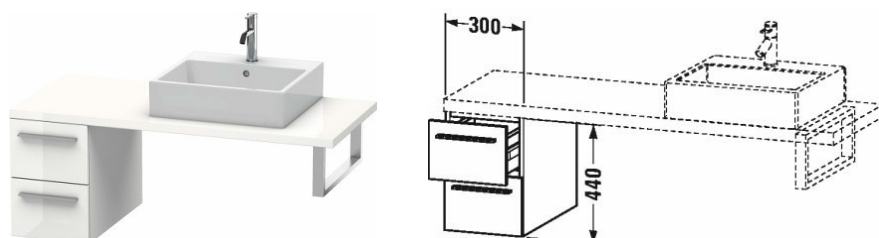

X-Large Low cabinet for console # XL5435

|< 300 mm >|

Low cabinet for console	Dimension	Weight	Order number
2 drawers			
Colors			
M07 Concrete Grey Matt Decor M11 Cashmere Oak M12 Brushed Oak Real wood veneer M13 American Walnut Real wood veneer M18 White Matt Decor M21 Walnut Dark Decor M22 White High Gloss Decor M38 Dolomiti Grey High Gloss Lacquer M40 Black High Gloss Lacquer M43 Basalt Matt Decor M49 Graphite Matt Decor M52 European Oak Decor M53 Chestnut Dark Decor M69 Brushed Walnut Real wood veneer M71 Mediterranean Oak Real wood veneer M72 Brushed Dark Oak Real wood veneer M75 Linen Decor M79 Natural Walnut Decor M85 White High Gloss Lacquer M86 Cappuccino High Gloss Lacquer M89 Flannel Grey High Gloss Lacquer M90 Flannel Grey Satin Matt Lacquer M91 Taupe Matt Decor			
Variant			
	300 x 548 mm		XL5435
Infobox			
Console not included in delivery, please order separately, Please keep 20 mm space to the wall for niche application			